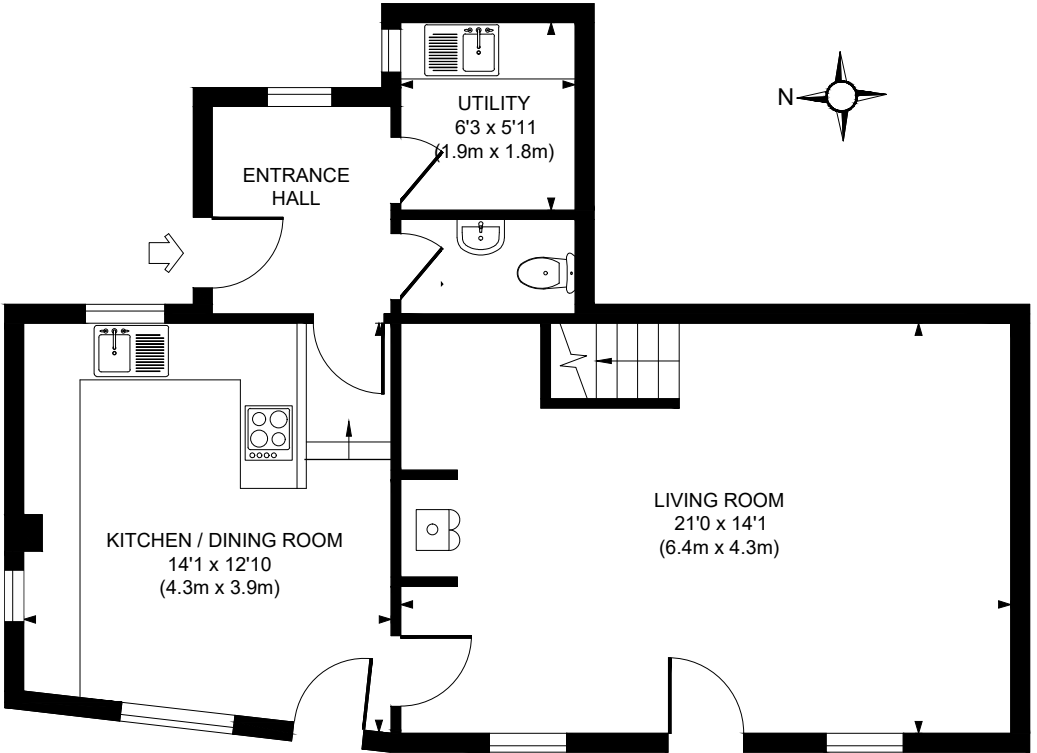

FIRST FLOOR

GROUND FLOOR

Approximate Gross Internal Area 1074 sq ft / 99.8 sq m

This plan is for layout guidance only. Not drawn to scale unless stated. Whilst every care is taken in the preparation of this plan, please check all dimensions, shapes and compass bearings before making decisions reliant upon them.