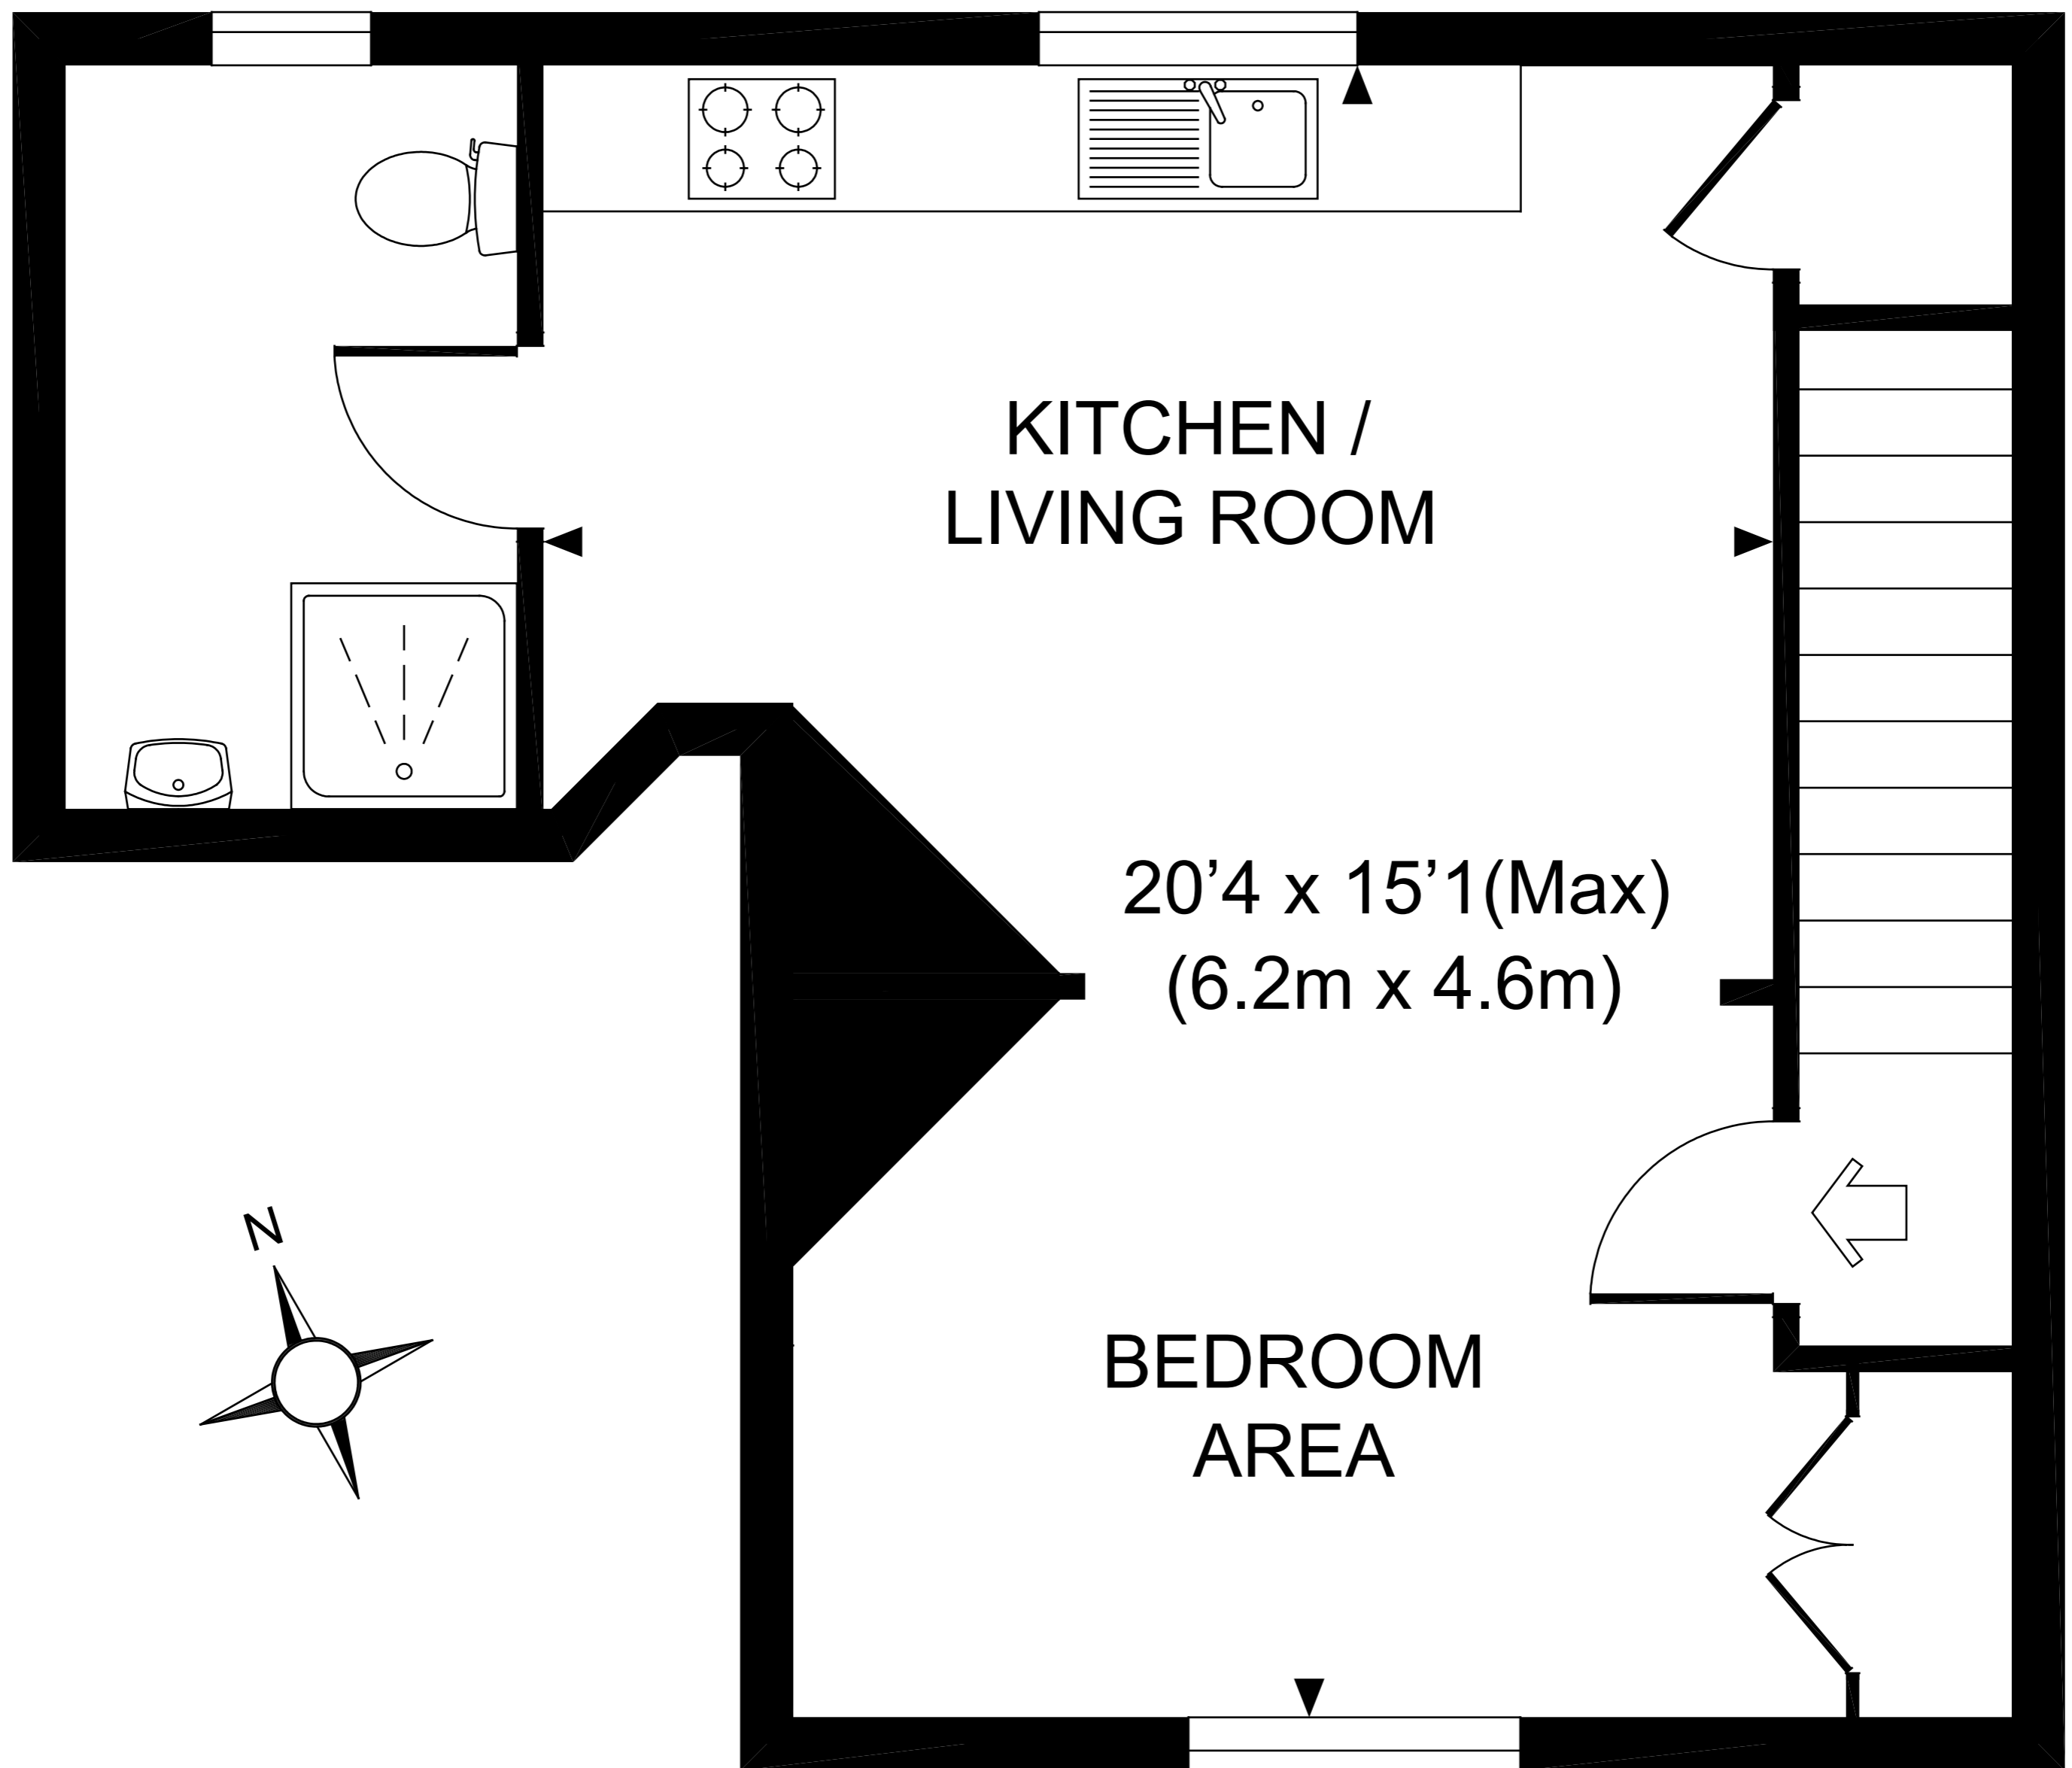

Approximate Gross Internal Area

348 sq ft / 32.3 sq m

FIRST FLOOR

This plan is for layout guidance only. Not drawn to scale unless stated. Whilst every care is taken in the preparation of this plan, please check all dimensions, shapes and compass bearings before making any decisions reliant upon them.