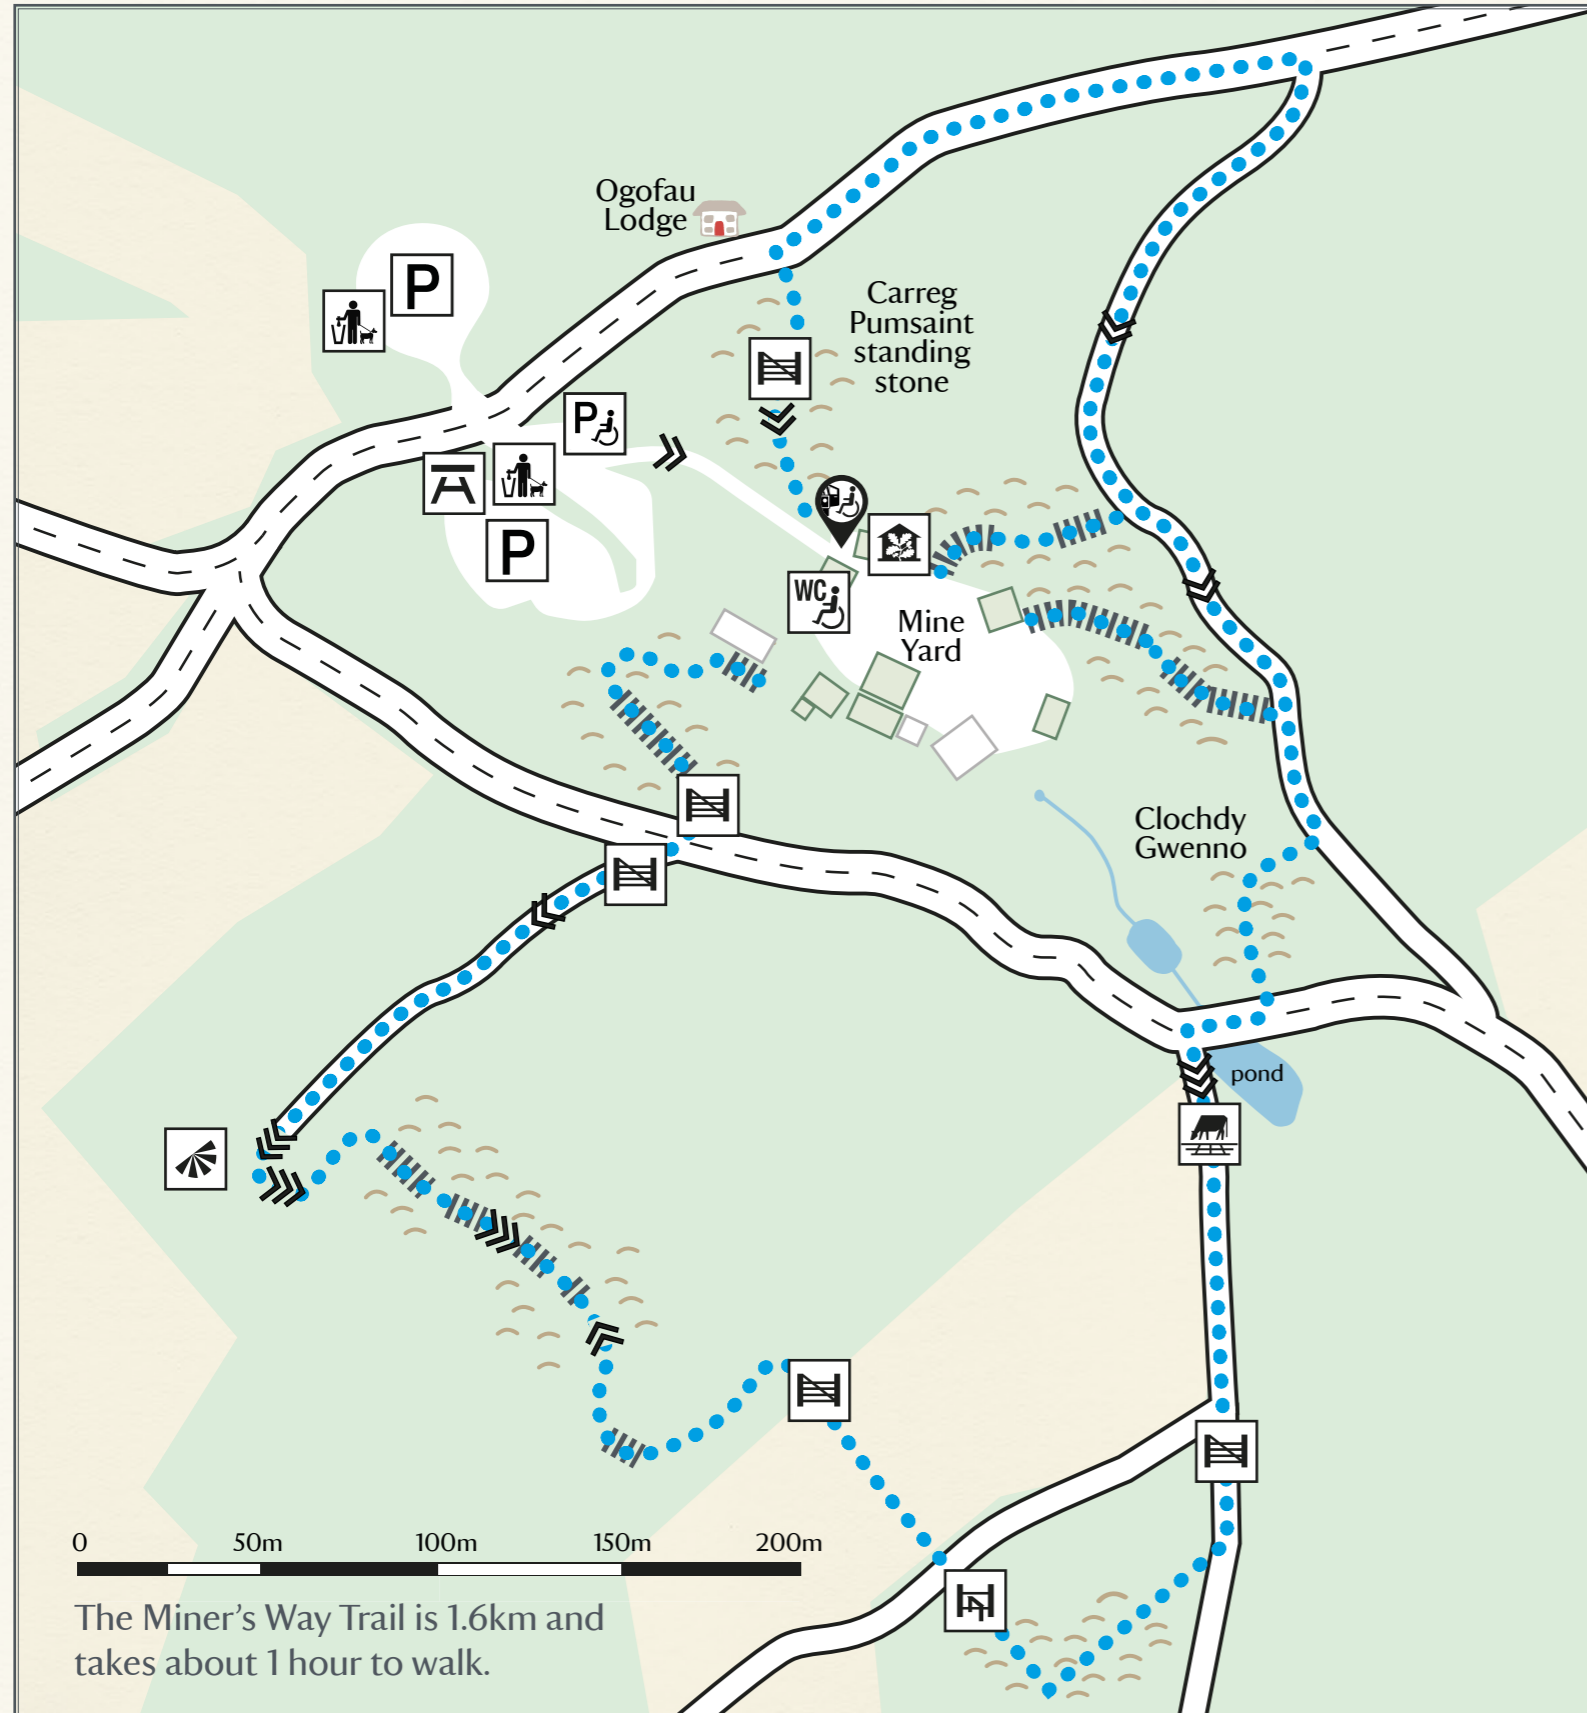

Ymddiriedolaeth
Genedlaethol
National Trust

Access Dolaucothi

The Mine Yard and Miner's Way Trail

Key to symbols

Facilities

- Parking
- Disabled parking
- Drop-off point
- Visitor reception
- Toilets and disabled toilets
- Picnic site
- Dog waste bin
- View point

Terrain

- Miner's Way Trail
- Slight incline
- Steep incline
- Steps
- Seasonally muddy
- Gate
- Stile
- Cattle grid

Access notes

There is level access to the Mine Yard where you can pan for gold.

Toilets and disabled toilets are available in the Mine Yard.

The Level Tour is a guided underground tour of a dark mine with level access from the Mine Yard with no steps to climb.

For opening dates and times, and for all our tour times, visit www.nationaltrust.org.uk/dolaucothi

Dogs are welcome, please keep on leads in the Mine Yard and around livestock.

If you'd like this information in an alternative format, please call us on 01558 650809 or email dolaucothi@nationaltrust.org.uk