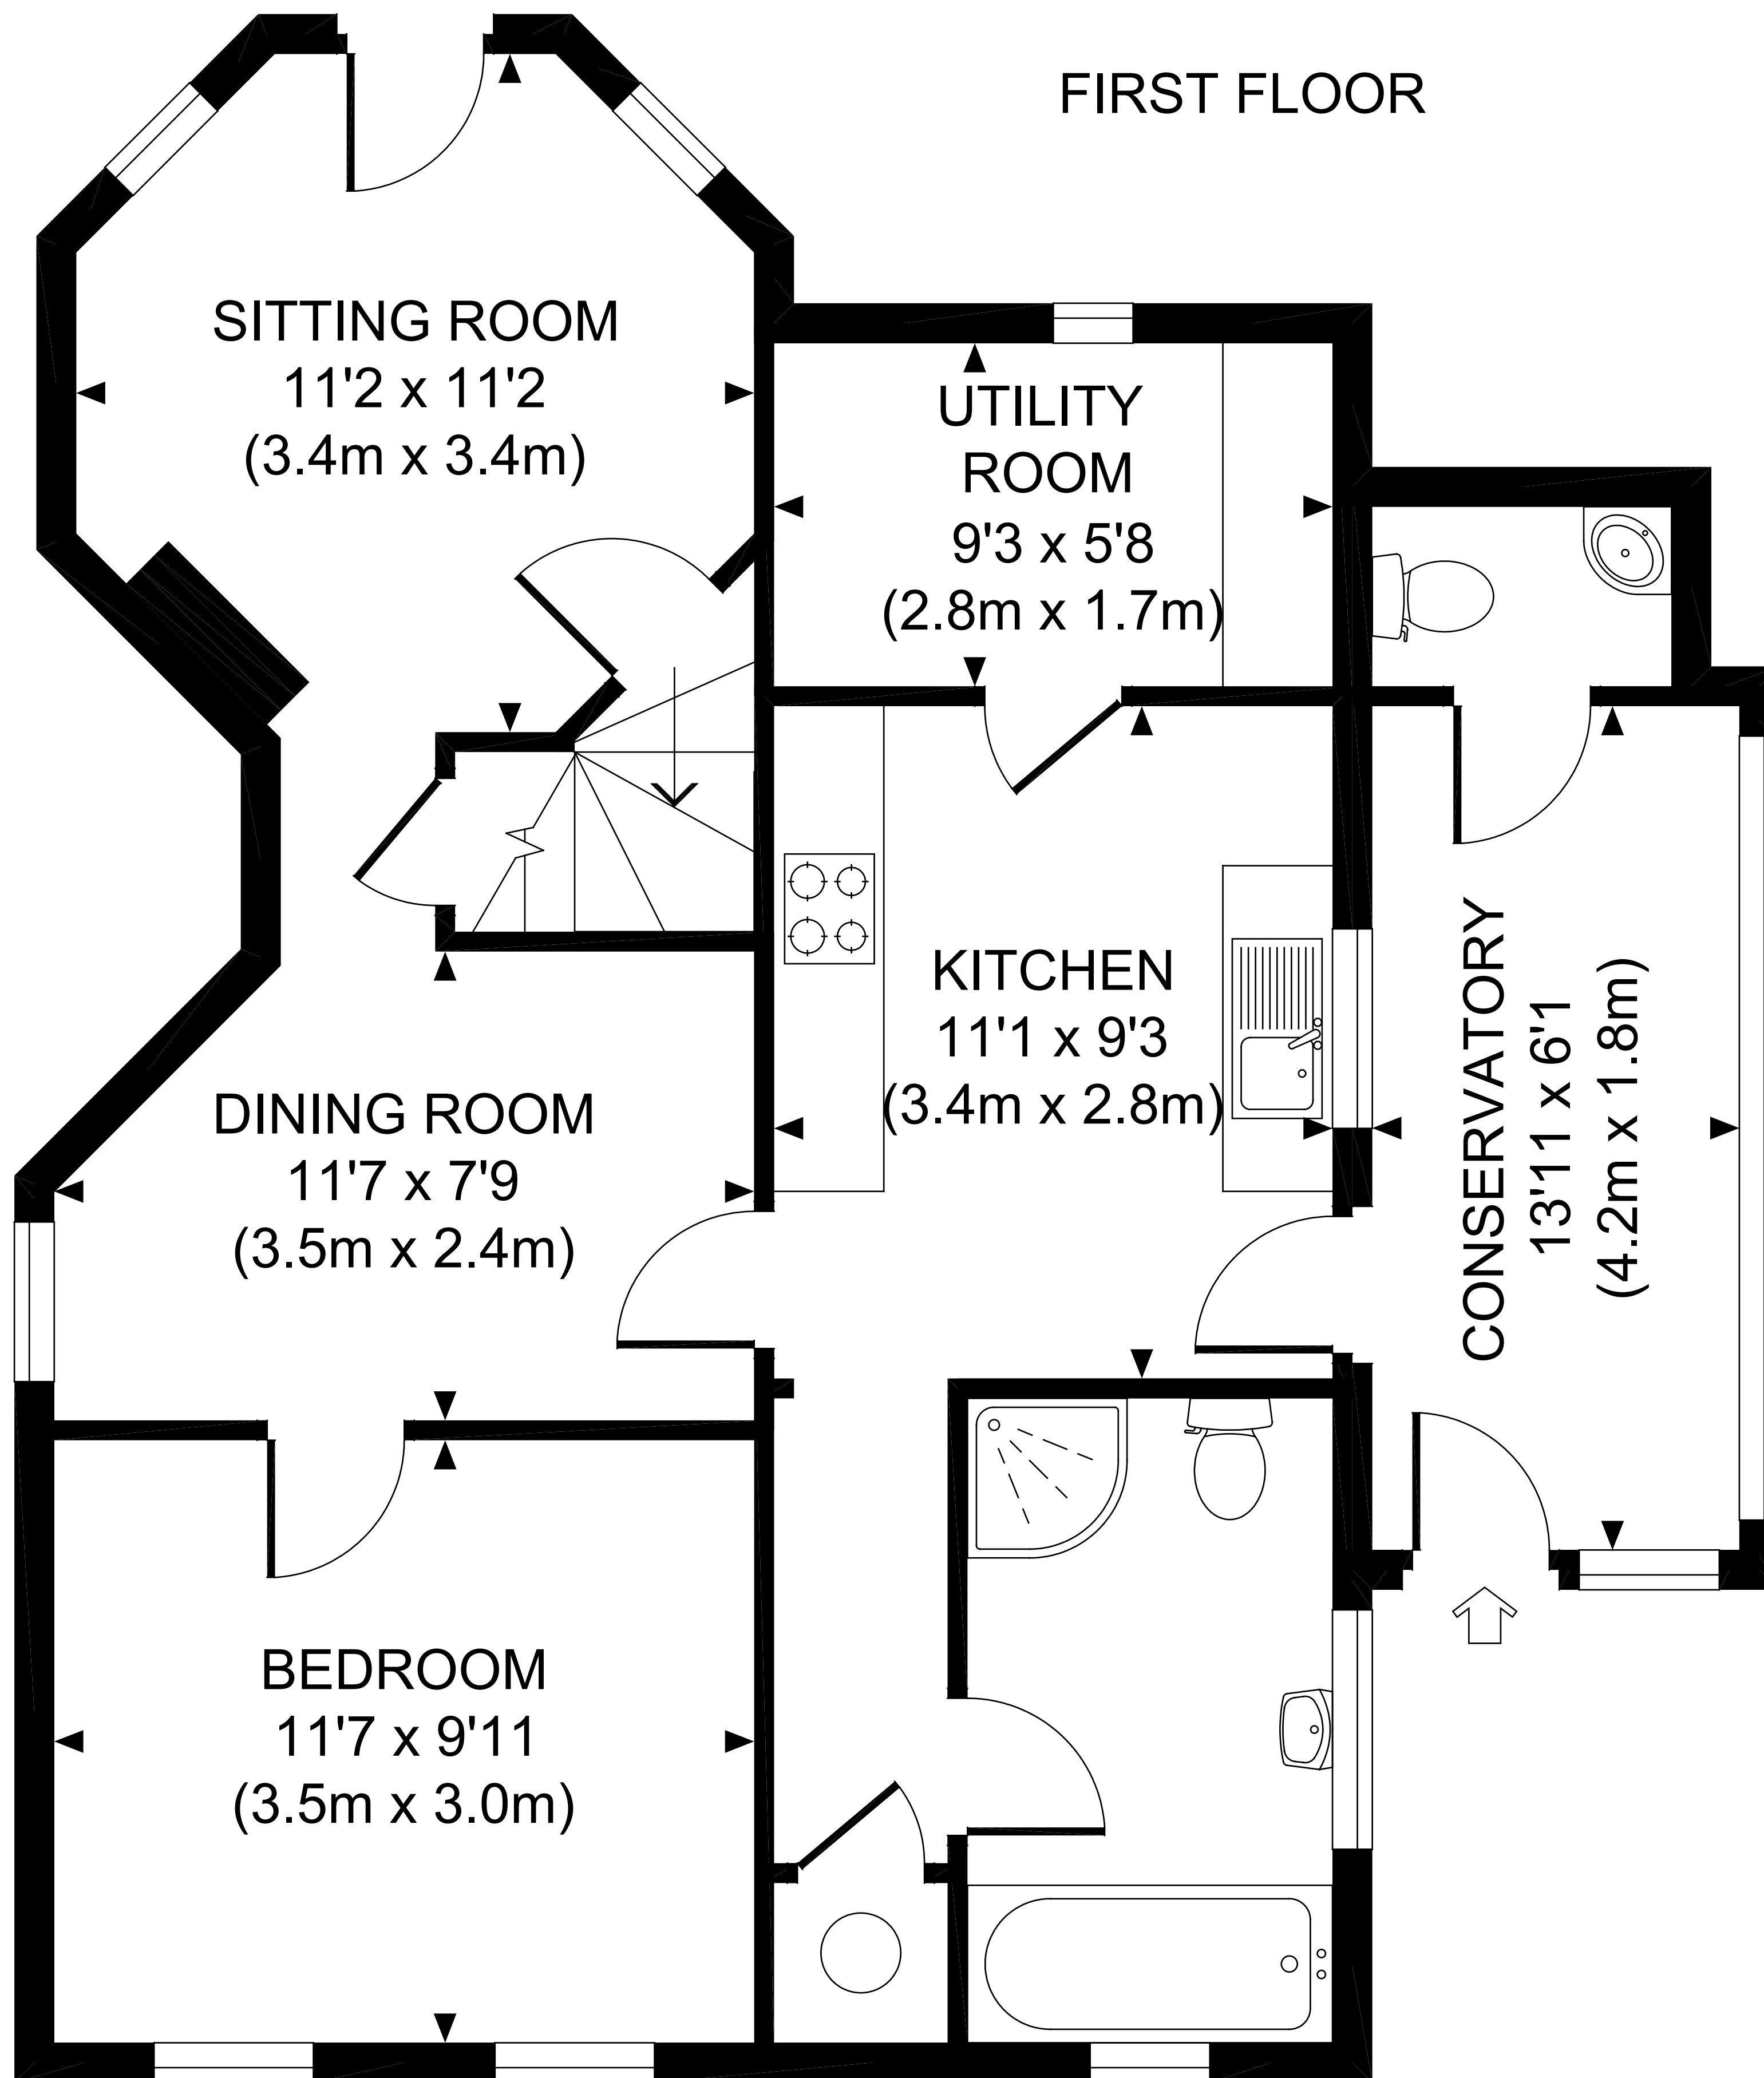

Approximate Gross Internal Area
845 sq ft / 78.5 sq m

FIRST FLOOR

GROUND FLOOR

This plan is for layout guidance only. Not drawn to scale unless stated. Whilst every care is taken in the preparation of this plan, please check all dimensions, shapes and compass bearings before making any decisions reliant upon them.