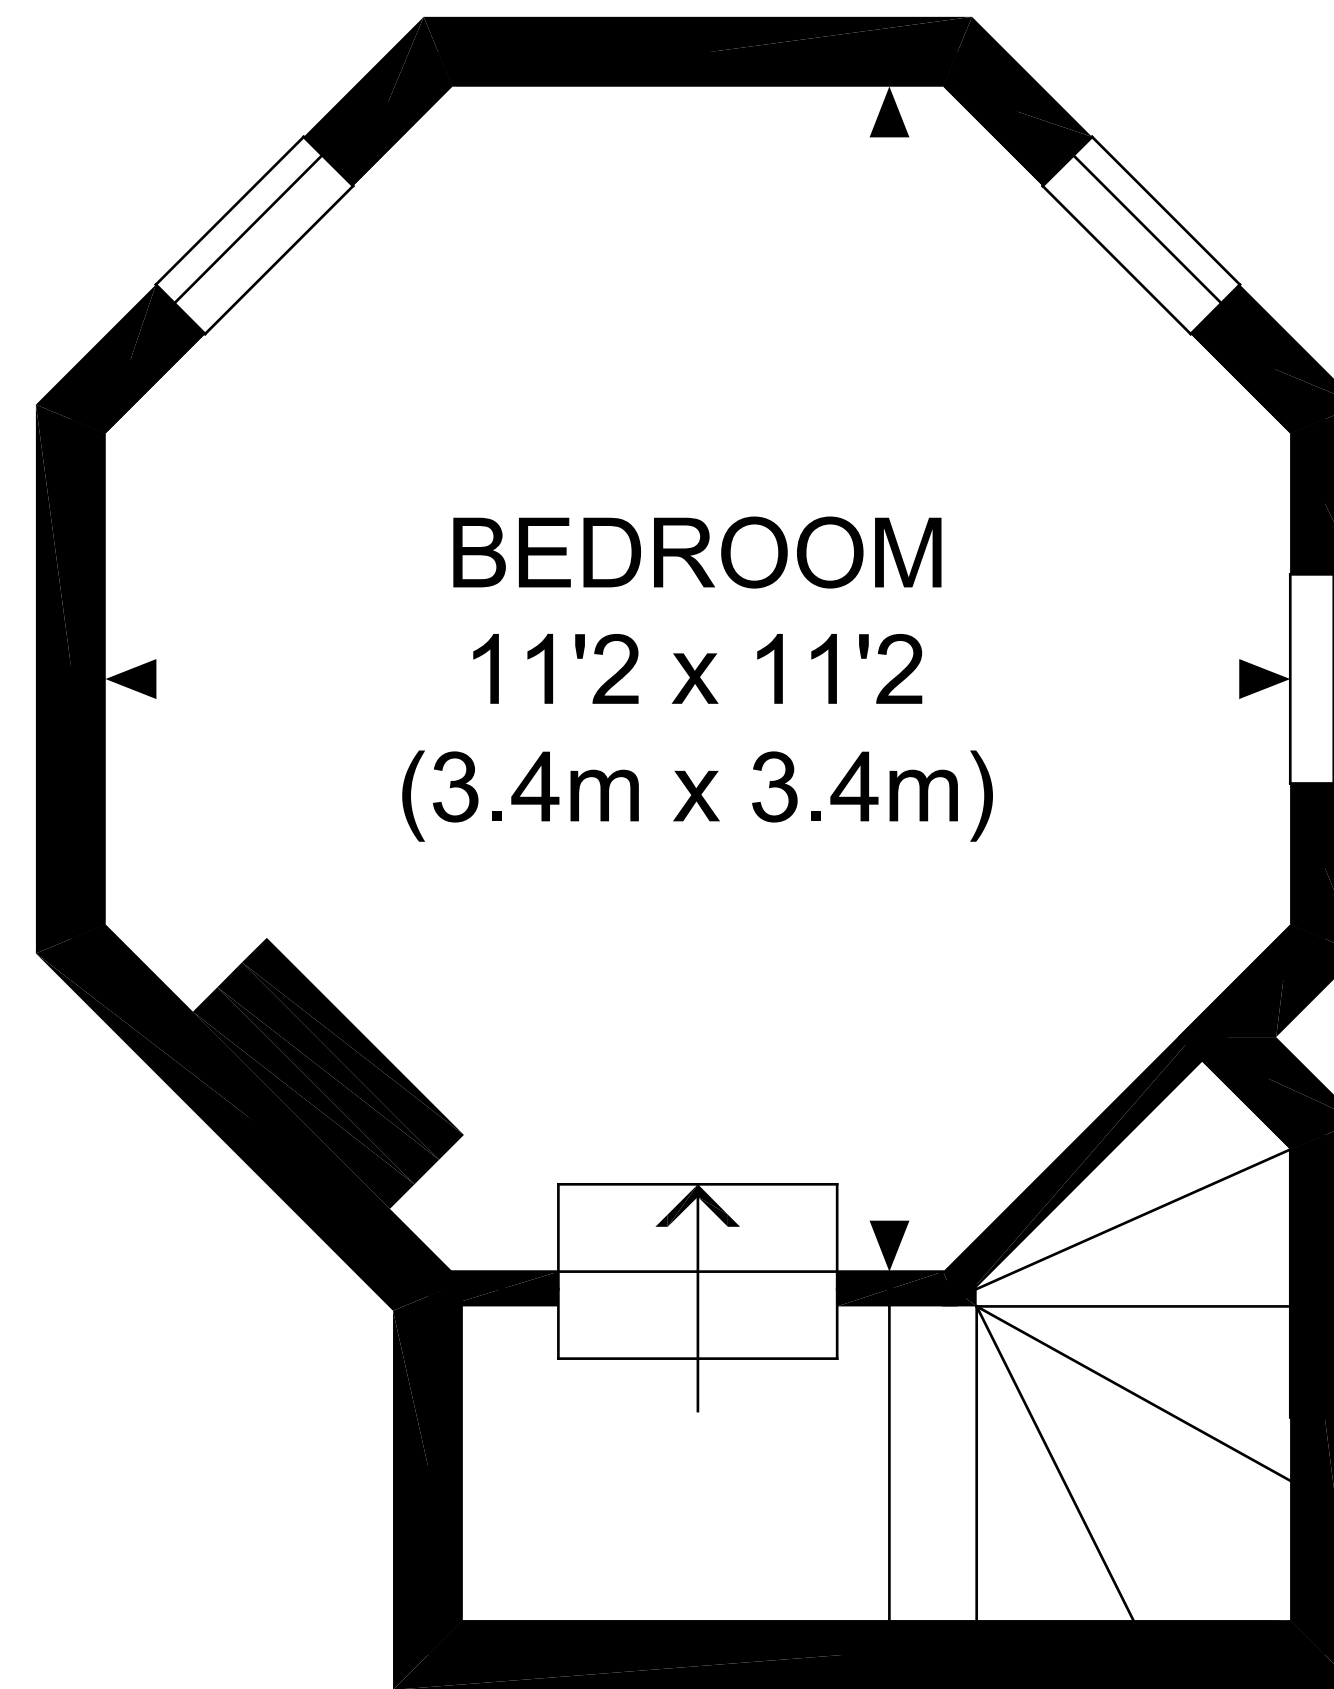

Approximate Gross Internal Area
845 sq ft / 78.5 sq m

FIRST FLOOR

GROUND FLOOR

This plan is for layout guidance only. Not drawn to scale unless stated. Whilst every care is taken in the preparation of this plan, please check all dimensions, shapes and compass bearings before making any decisions reliant upon them.