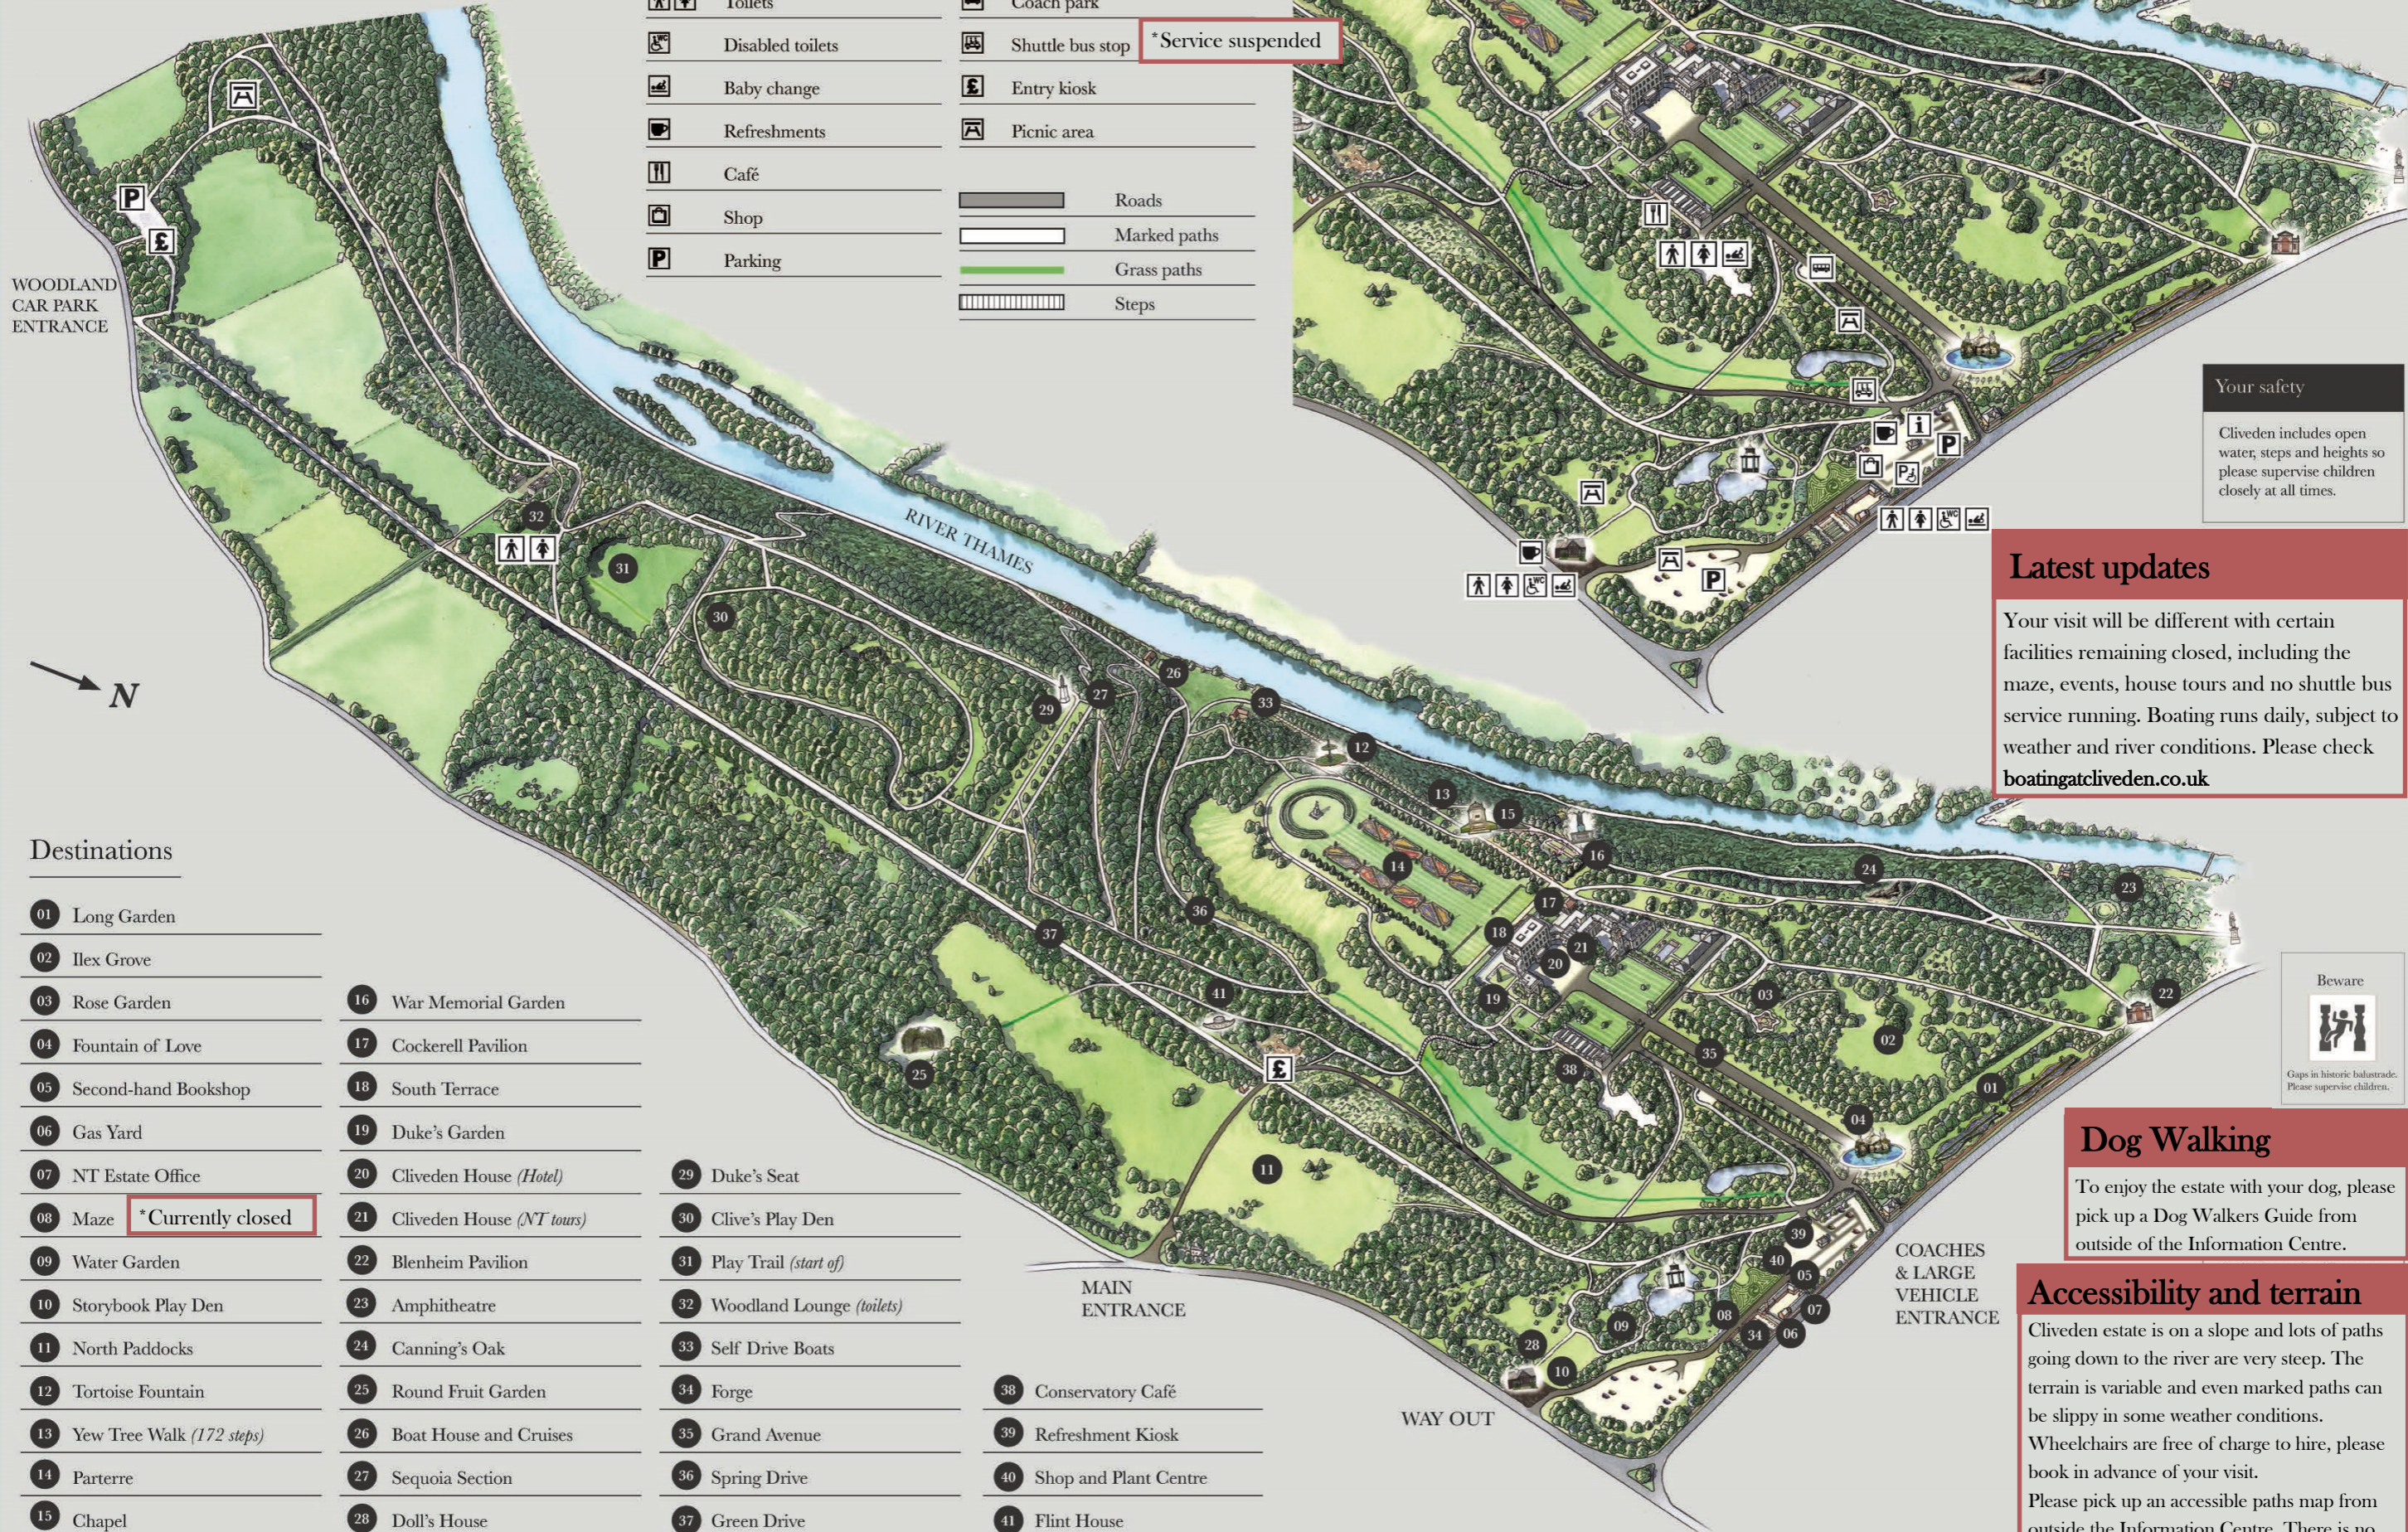

Cliveden Estate

Key

*Information Centre closed	Disabled parking
Toilets	Coach park
Disabled toilets	Shuttle bus stop *Service suspended
Baby change	Entry kiosk
Refreshments	Picnic area
Café	Roads
Shop	Marked paths
Parking	Grass paths
	Steps

WOODLAND CAR PARK ENTRANCE

Your safety
Cliveden includes open water, steps and heights so please supervise children closely at all times.

Latest updates
Your visit will be different with certain facilities remaining closed, including the maze, events, house tours and no shuttle bus service running. Boating runs daily, subject to weather and river conditions. Please check boatingatcliveden.co.uk

Beware

Gaps in historic balustrade. Please supervise children.

Dog Walking
To enjoy the estate with your dog, please pick up a Dog Walkers Guide from outside of the Information Centre.

Accessibility and terrain
Cliveden estate is on a slope and lots of paths going down to the river are very steep. The terrain is variable and even marked paths can be slippery in some weather conditions. Wheelchairs are free of charge to hire, please book in advance of your visit. Please pick up an accessible paths map from outside the Information Centre. There is no shuttle bus service running.

Destinations

01 Long Garden	16 War Memorial Garden	29 Duke's Seat	38 Conservatory Café
02 Ilex Grove	17 Cockerell Pavilion	30 Clive's Play Den	39 Refreshment Kiosk
03 Rose Garden	18 South Terrace	31 Play Trail (start of)	40 Shop and Plant Centre
04 Fountain of Love	19 Duke's Garden	32 Woodland Lounge (toilets)	41 Flint House
05 Second-hand Bookshop	20 Cliveden House (Hotel)	33 Self Drive Boats	
06 Gas Yard	21 Cliveden House (NT tours)	34 Forge	
07 NT Estate Office	22 Blenheim Pavilion	35 Grand Avenue	
08 Maze *Currently closed	23 Amphitheatre	36 Spring Drive	
09 Water Garden	24 Canning's Oak	37 Green Drive	
10 Storybook Play Den	25 Round Fruit Garden		
11 North Paddocks	26 Boat House and Cruises		
12 Tortoise Fountain	27 Sequoia Section		
13 Yew Tree Walk (172 steps)	28 Doll's House		
14 Parterre			
15 Chapel			

MAIN ENTRANCE

WAY OUT

COACHES & LARGE VEHICLE ENTRANCE