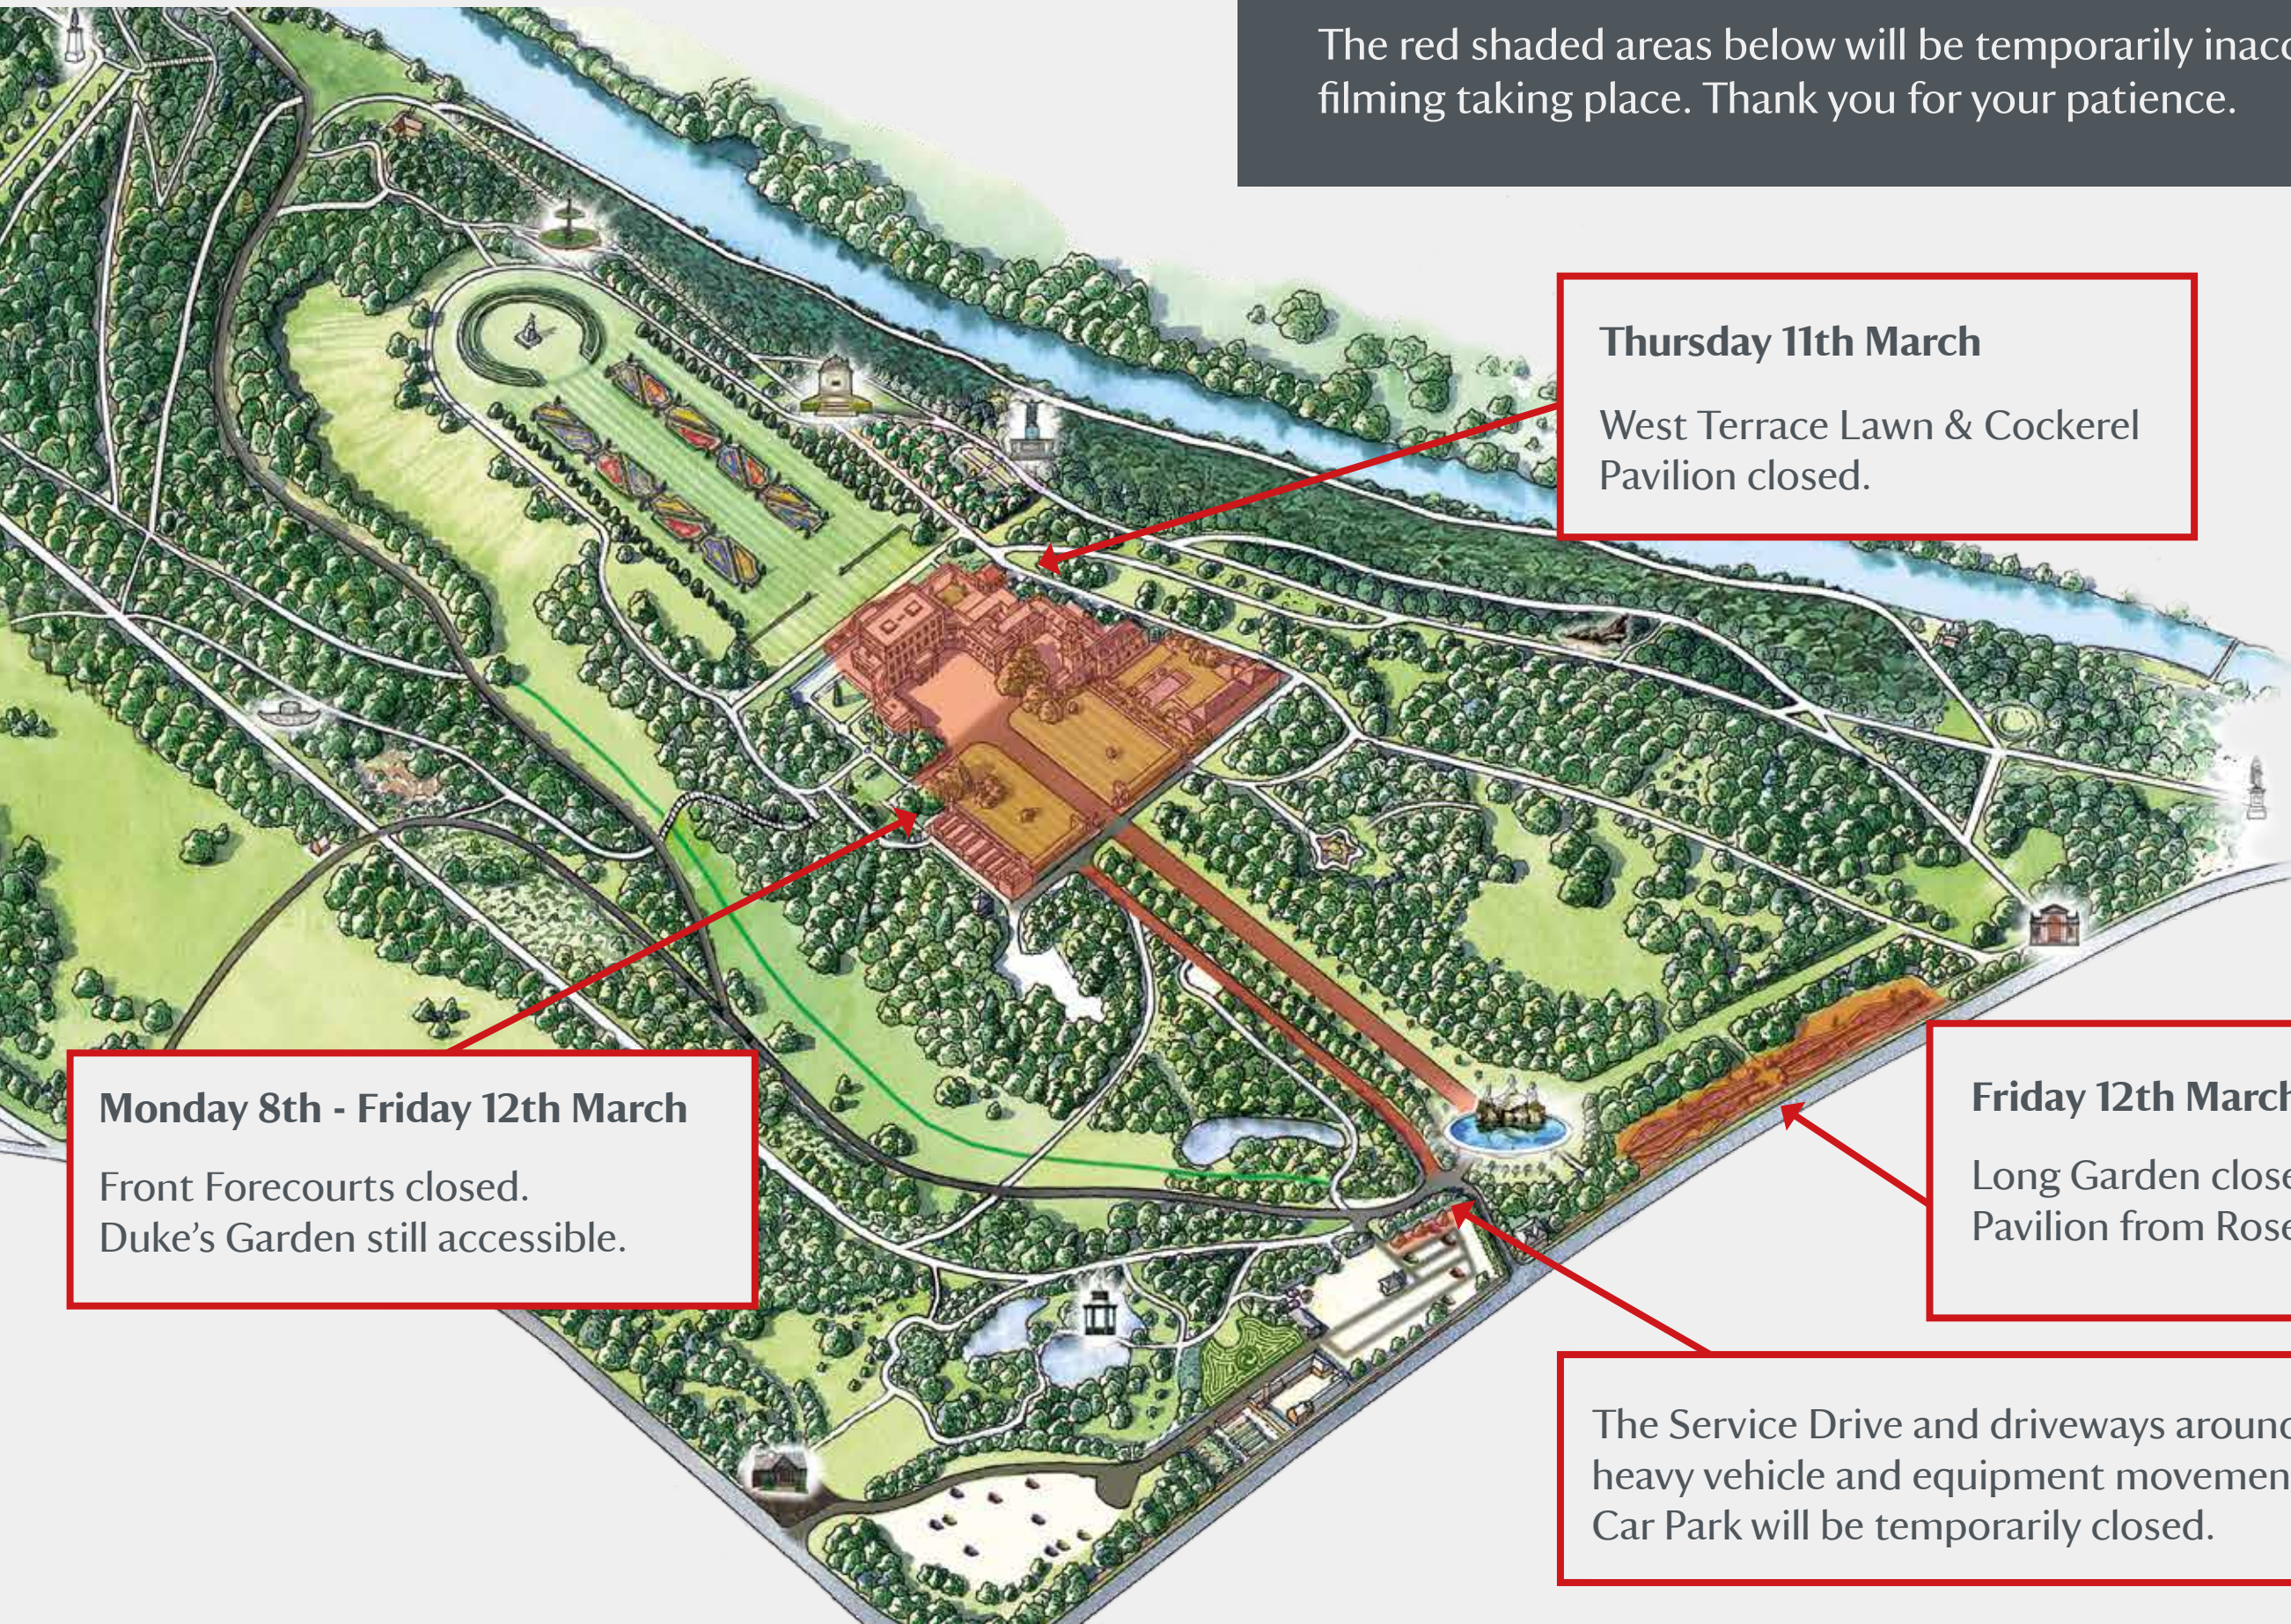

Filming at Cliveden

Friday 5th–Sunday 14th March 2021

The red shaded areas below will be temporarily inaccessible due to filming taking place. Thank you for your patience.

Thursday 11th March

West Terrace Lawn & Cockerel Pavilion closed.

Monday 8th - Friday 12th March

Front Forecourts closed.
Duke's Garden still accessible.

Friday 12th March

Long Garden closed. Access to Blenheim Pavilion from Rose Garden path.

The Service Drive and driveways around the house will have heavy vehicle and equipment movement. A section of the main Car Park will be temporarily closed.