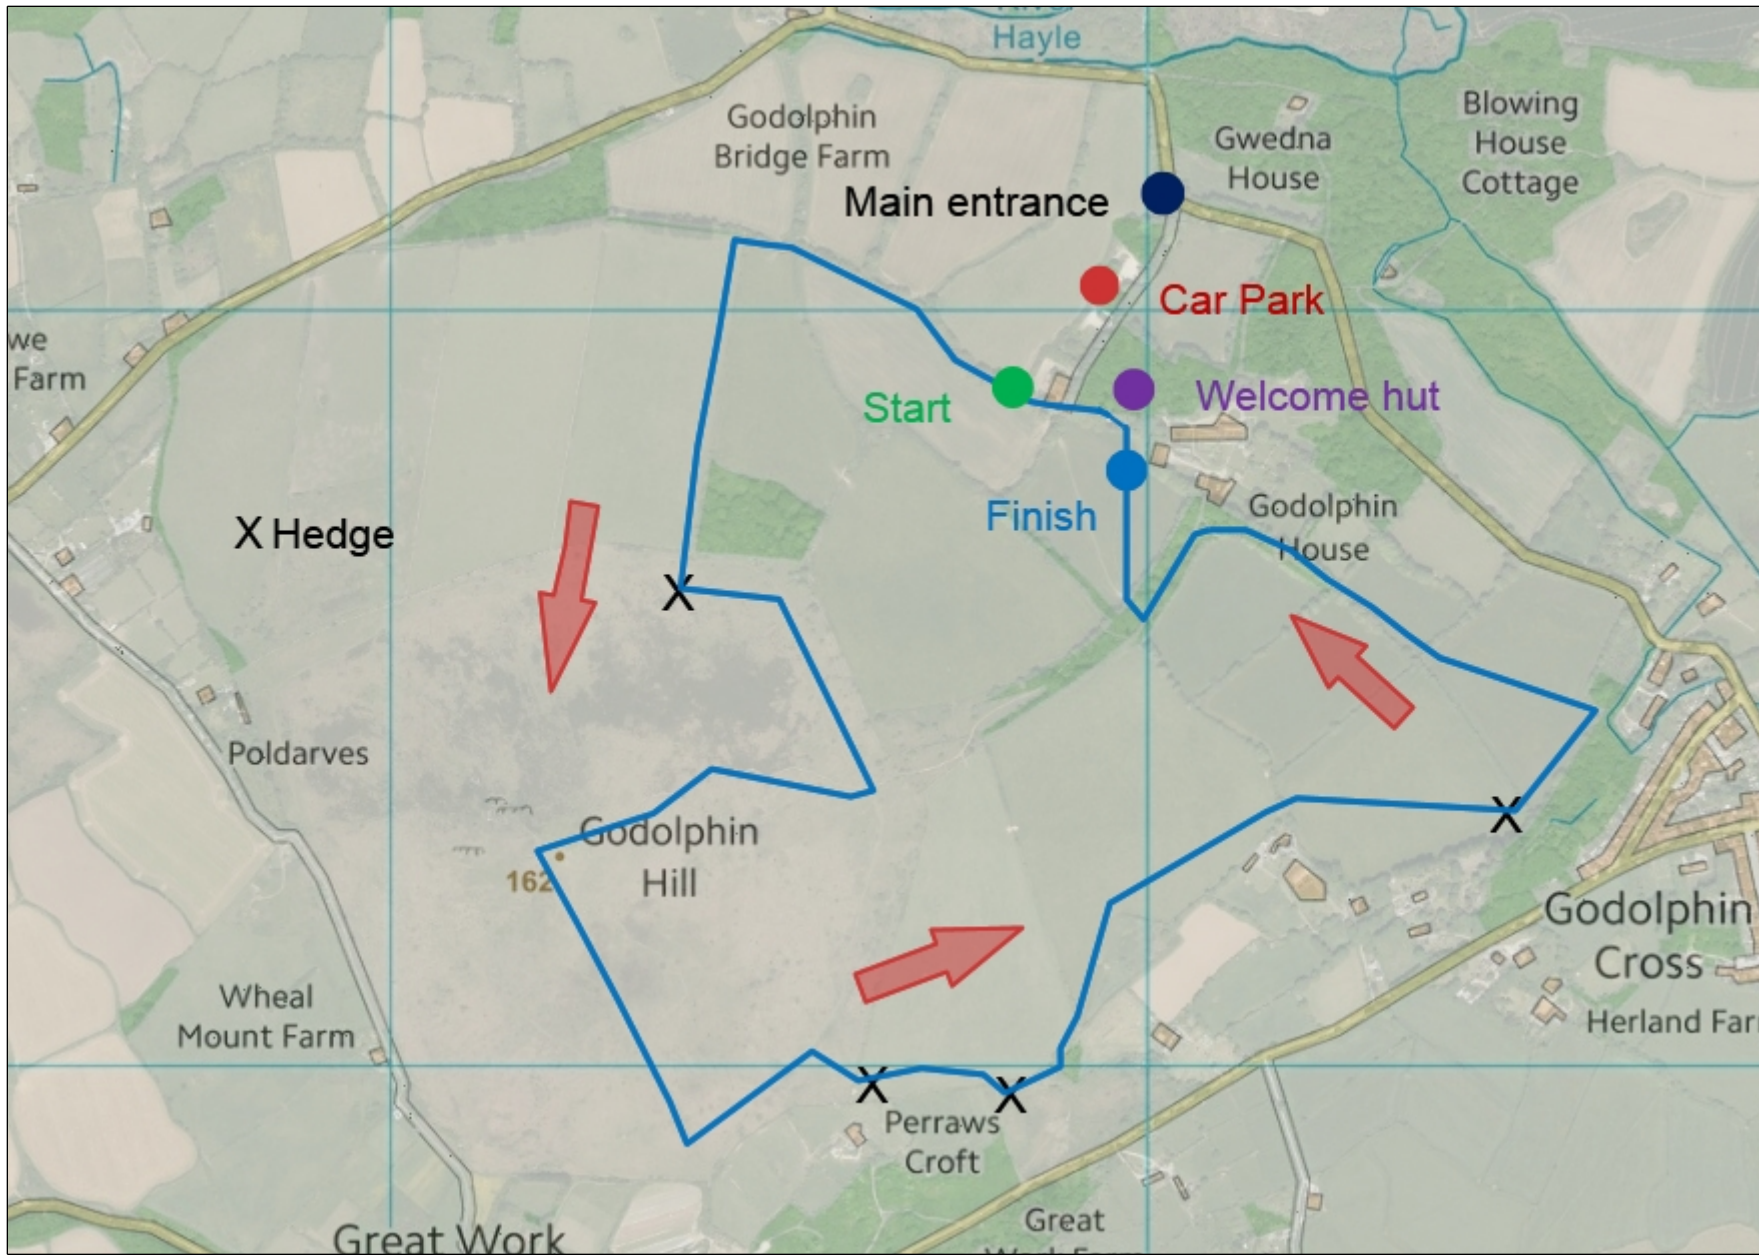

Godolphin Trust10 Map

Legend

1: 10,000

0.4 0 0.20 0.4 Kilometers

British_National_Grid

© Crown copyright and database rights 2017 Ordnance Survey 100023974

This map is a user generated static output from an Intranet mapping site and is for reference only. Data layers that appear on this map may or may not be accurate, current, or otherwise reliable.

THIS MAP IS NOT TO BE USED FOR NAVIGATION

Notes

This map was automatically generated using the National Trust GIS Browser