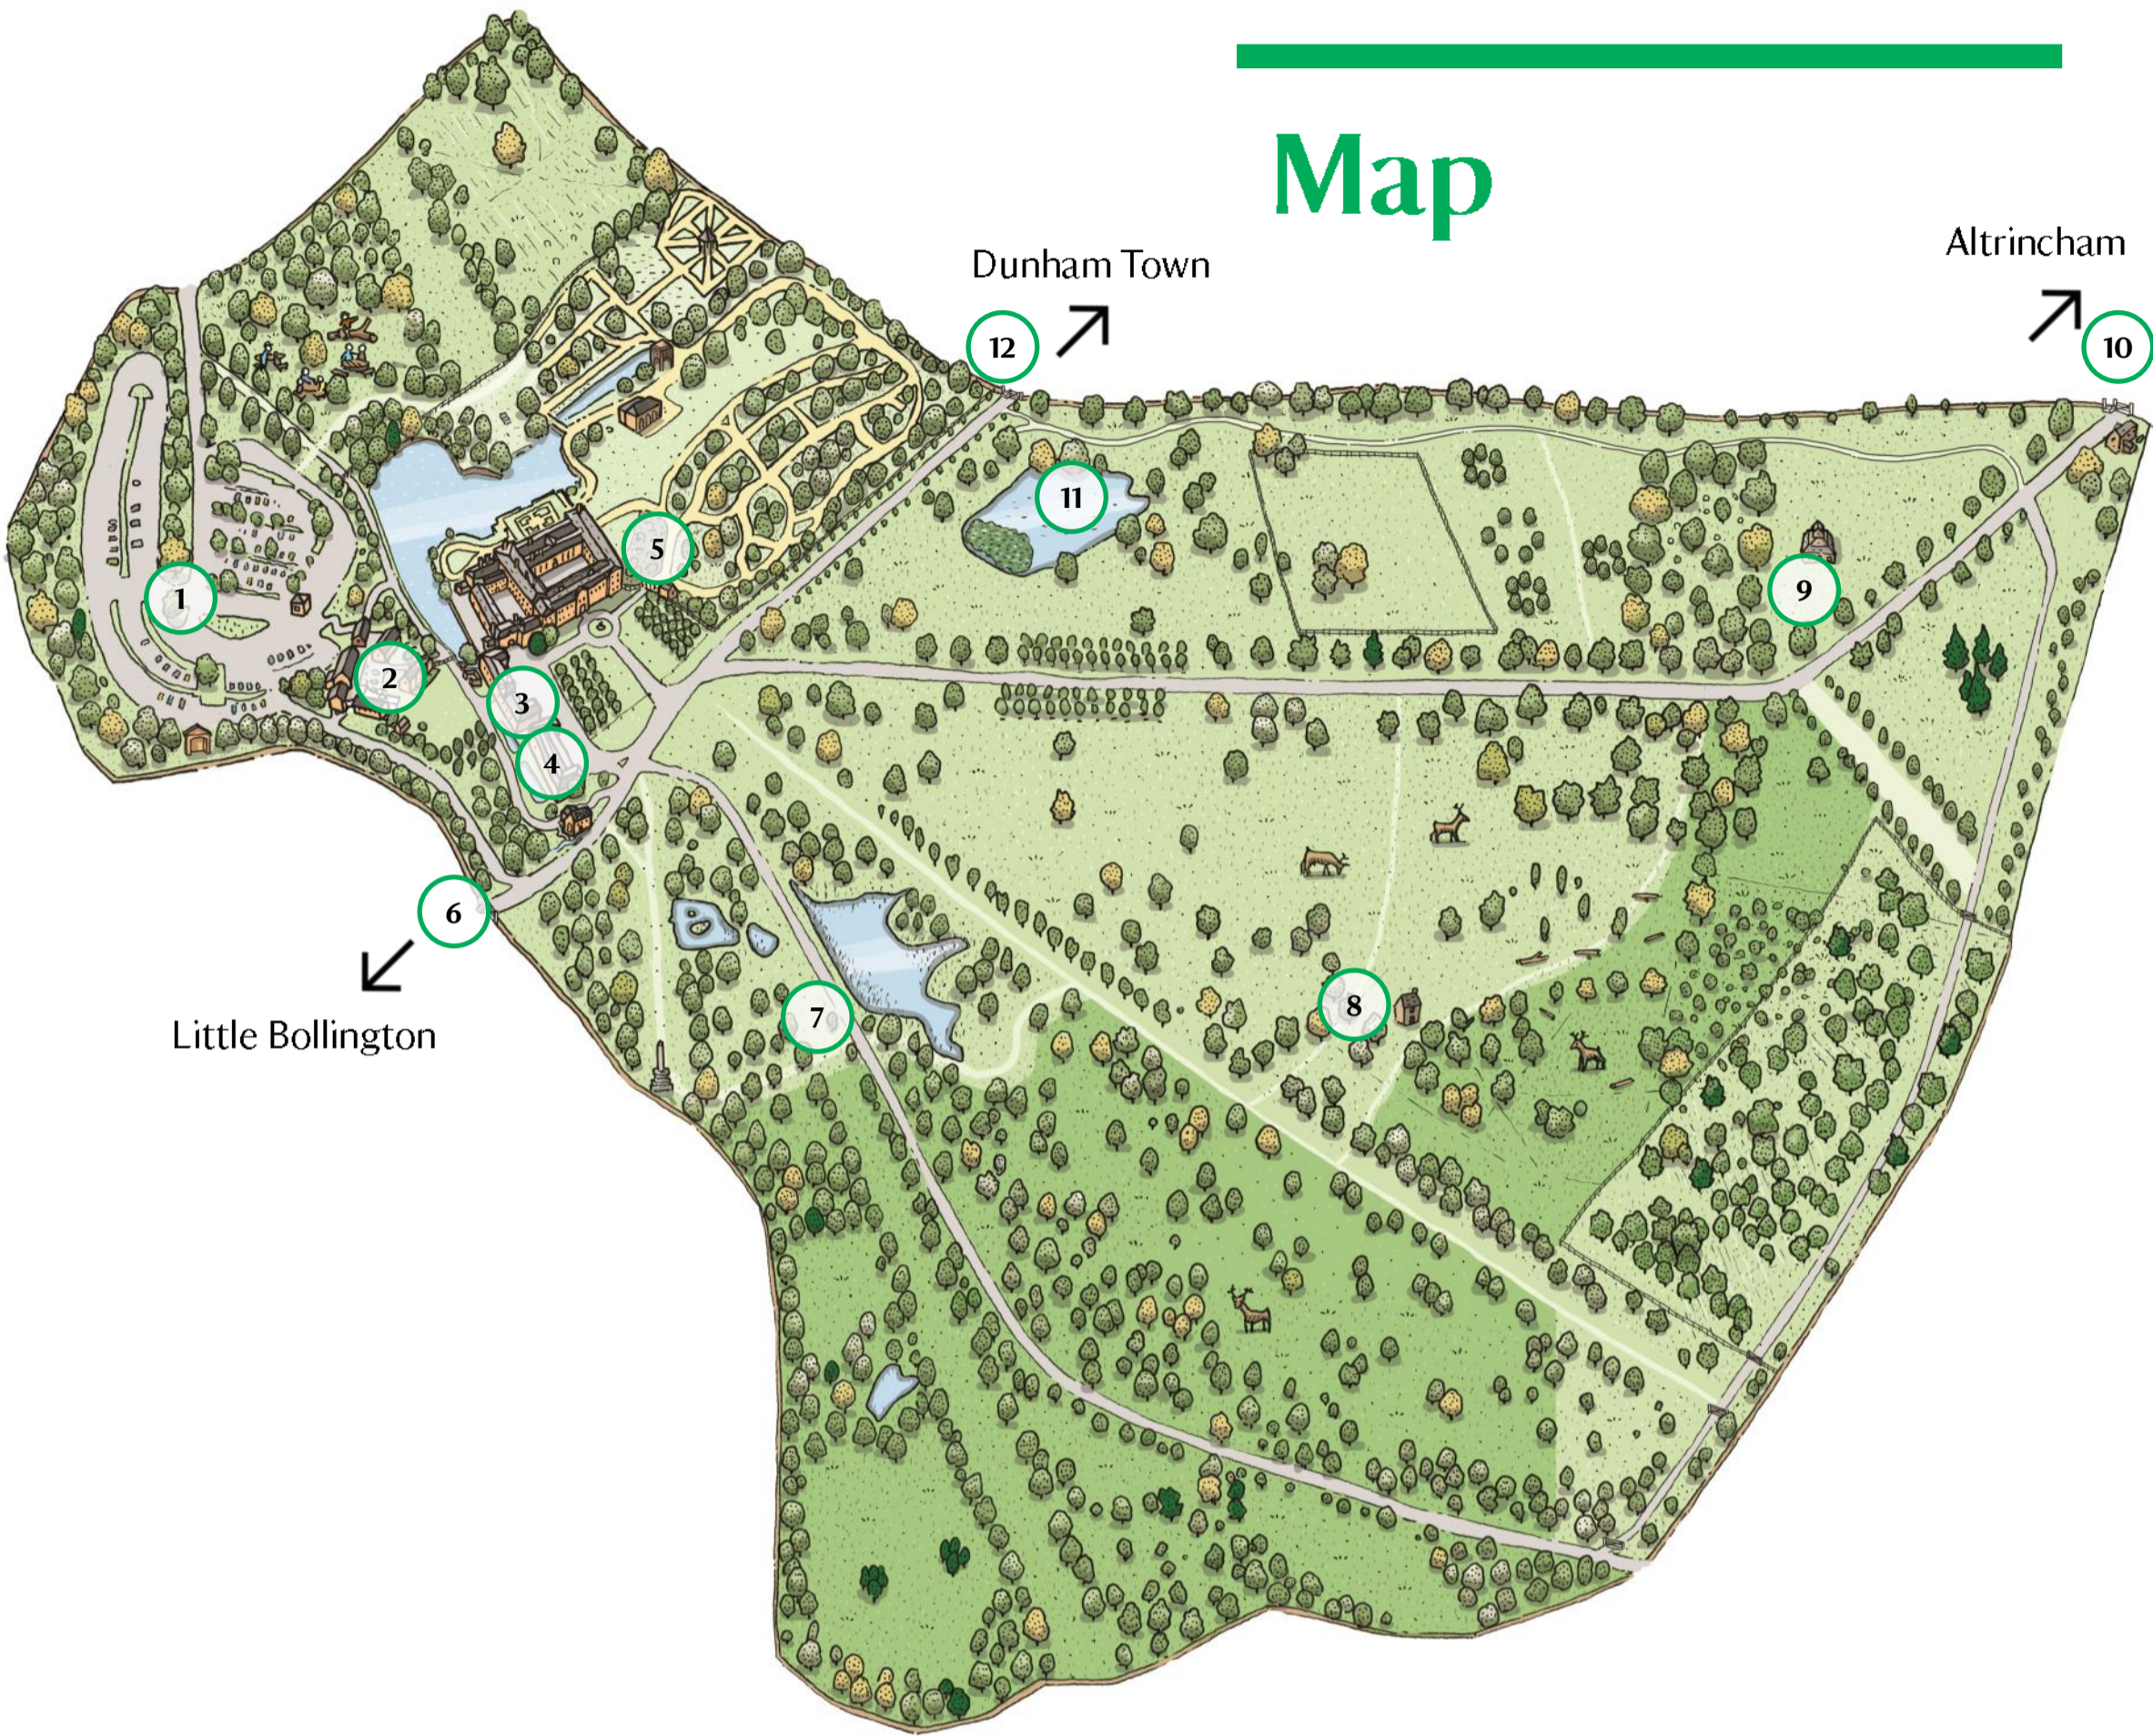

Map

Key

- 1 Car park
- 2 Visitor Centre - food & drink kiosk, shop
- 3 Toilets
- 4 Parlour - serving drinks, ice cream
- 5 Gardens
- 6 Little Bollington stile
- 7 Farm walk - Old Man Pool & Island Pool
either side of the path are good places to see
birdlife. The path ahead may be closed when
the deer are fawning.
- 8 Slaughterhouse - you can cross the park here
following the white paths on the map to
reach the next avenue
- 9 Deer barn
- 10 Charcoal stile
- 11 Smithy pool - a good places to see birdlife.
- 12 Smithy stile