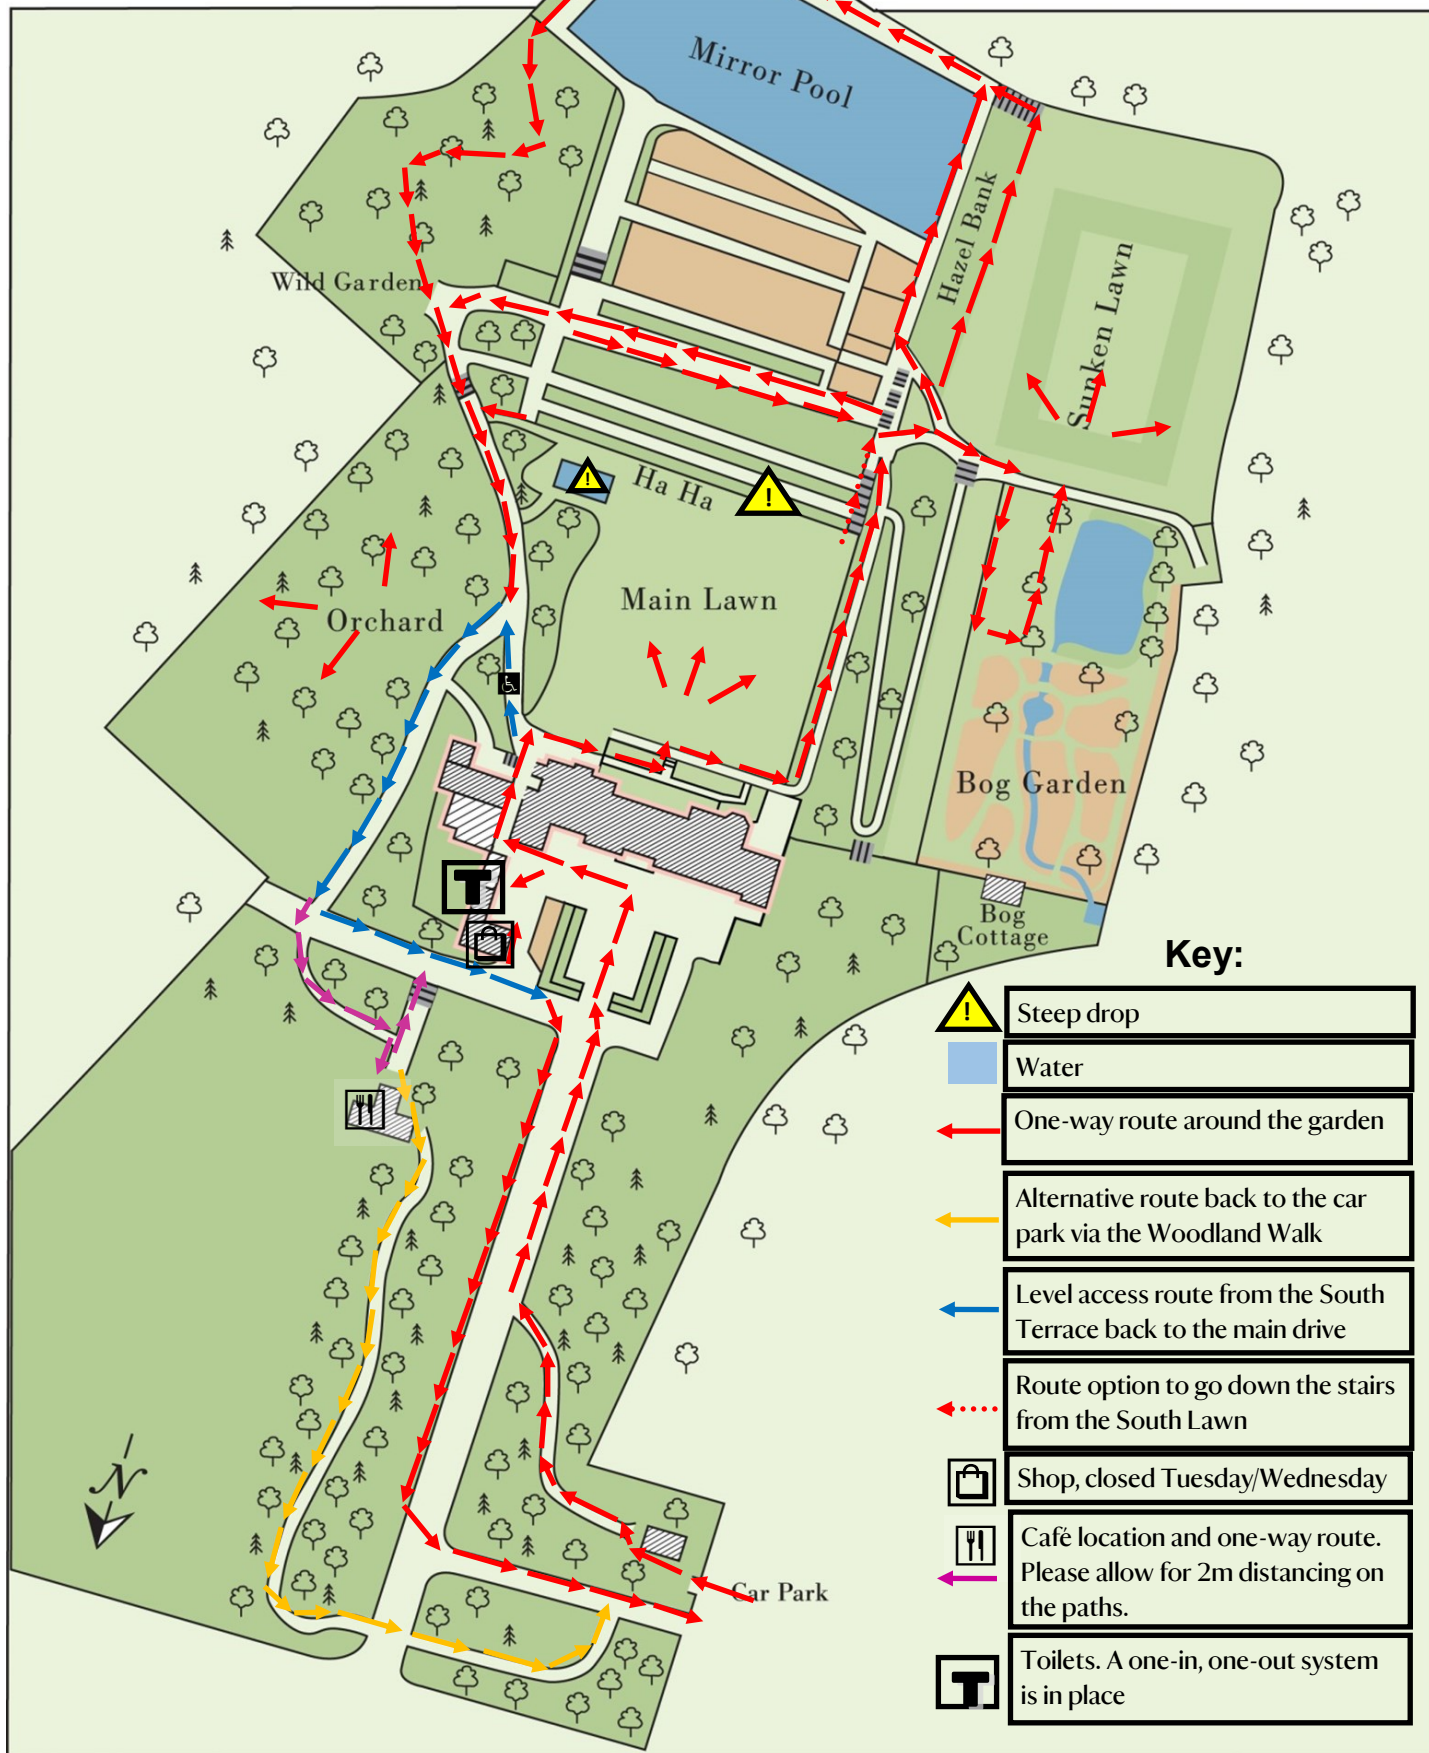

Please follow the one-way route around the garden. If you wish to exit the garden or visit the toilets please go through the Orchard.

Please follow the one-way route to the café and give way to visitors exiting along the restaurant path.

Key:

-  Steep drop
-  Water
-  One-way route around the garden
-  Alternative route back to the car park via the Woodland Walk
-  Level access route from the South Terrace back to the main drive
-  Route option to go down the stairs from the South Lawn
-  Shop, closed Tuesday/Wednesday
-  Café location and one-way route. Please allow for 2m distancing on the paths.
-  Toilets. A one-in, one-out system is in place