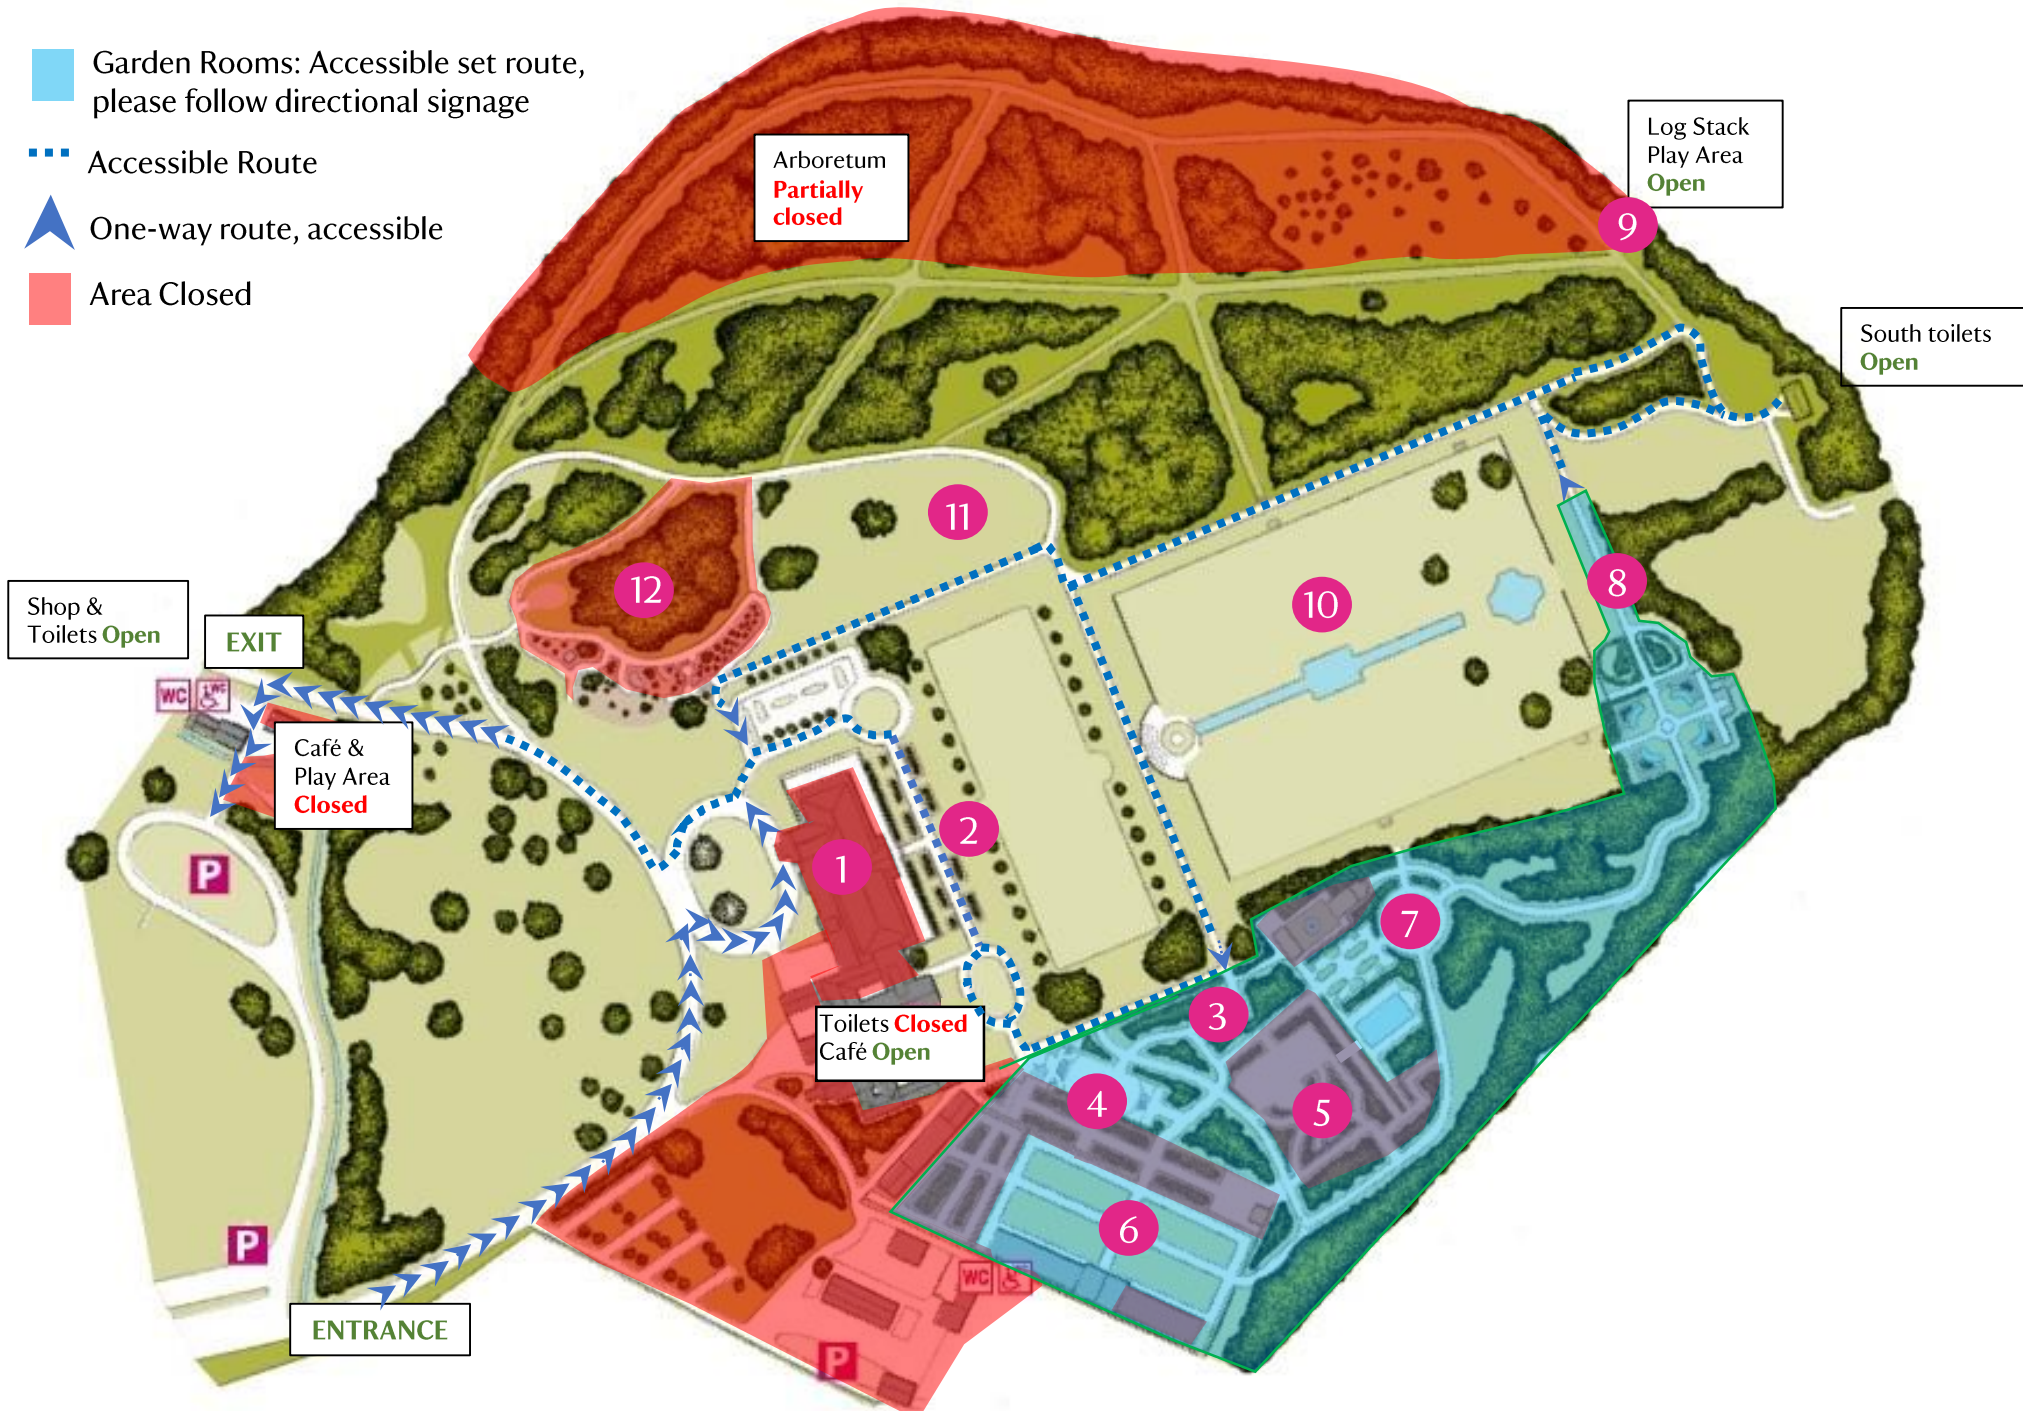

■ Garden Rooms: Accessible set route, please follow directional signage

⋯ Accessible Route

➤ One-way route, accessible

■ Area Closed

- 1 Dyffryn House
- 2 South Front
- 3 Exotic Garden
- 4 Mediterranean Garden
- 5 Annual Garden
- 6 Upper Walled Garden & Glasshouse
- 7 Rose Garden, Paved Court & Reflecting Pool
- 8 Vine Walk
- 9 Log Stack Natural Play Area
- 10 Great Lawn
- 11 Archery Lawn
- 12 Rockery