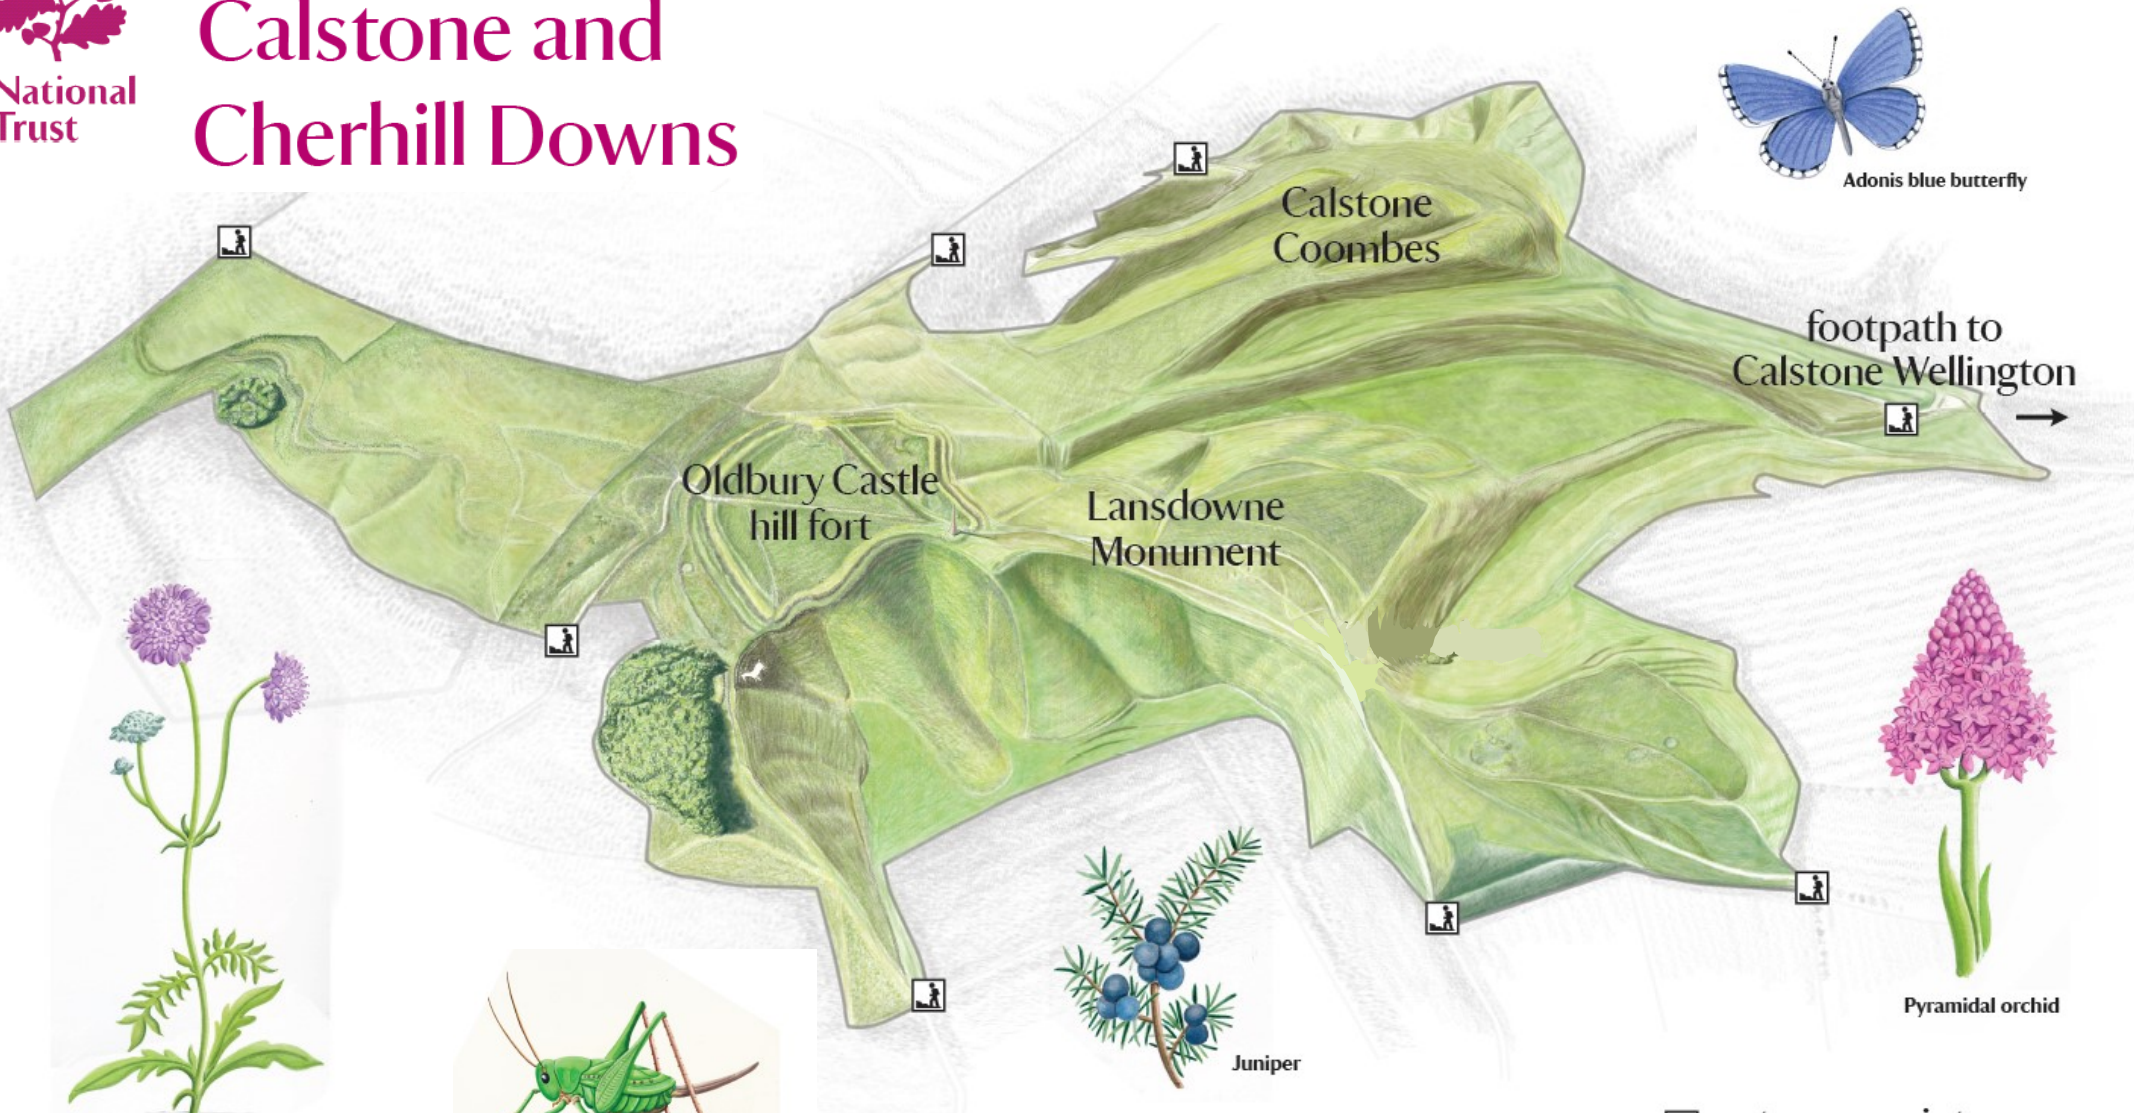

# Wiltshire Landscape Calstone and Cherhill Downs

Adonis blue butterfly

Field scabious

Wart-biter bush cricket

Juniper

Pyramidal orchid

 entrance points