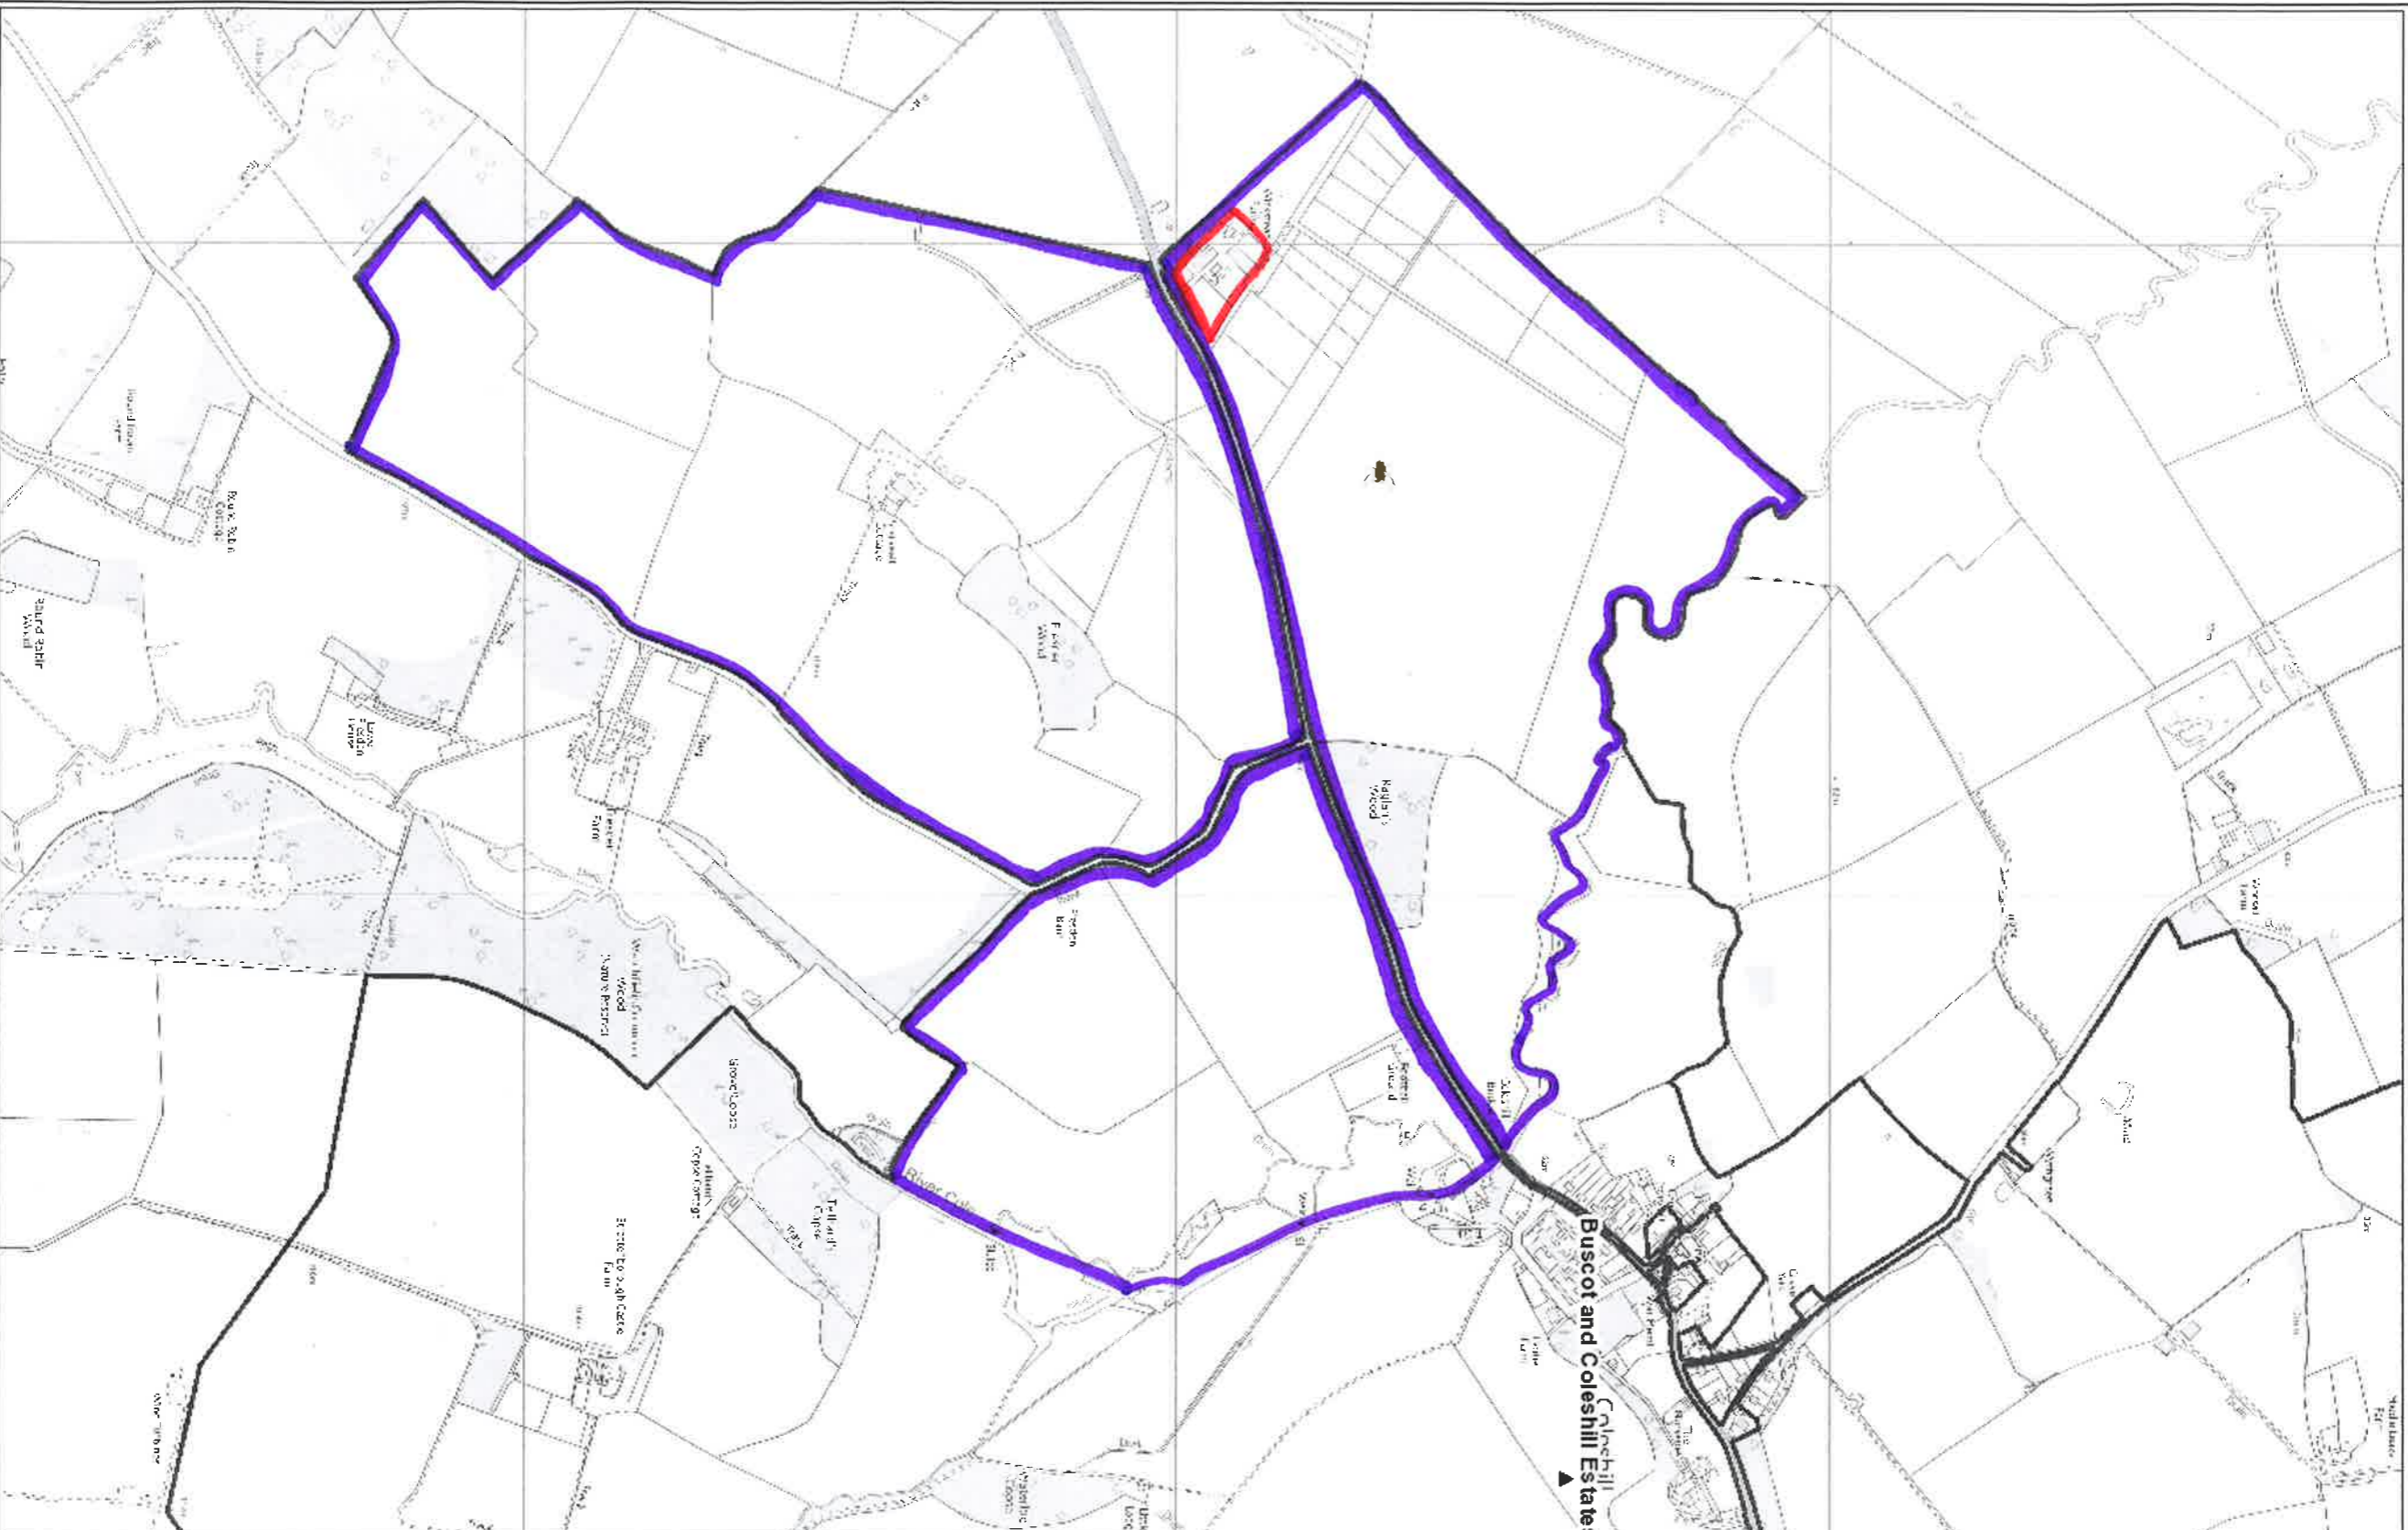

VWH Trail Licence
Edged Magenta. Excluded areas edged red

N
Scale: 1 : 10,225

- Legend**
- ▲ Definitive Properties (GB)
 - NT Ownership (GB)
 - NT Leasehold (GB)

0.51
0 0.26 0.51 Kilometers
British_National_Grid
© Crown copyright and database rights 2018 Ordnance Survey 100023974

Date: 19-Oct-2018
This map was created using National Trust's GIS Browser