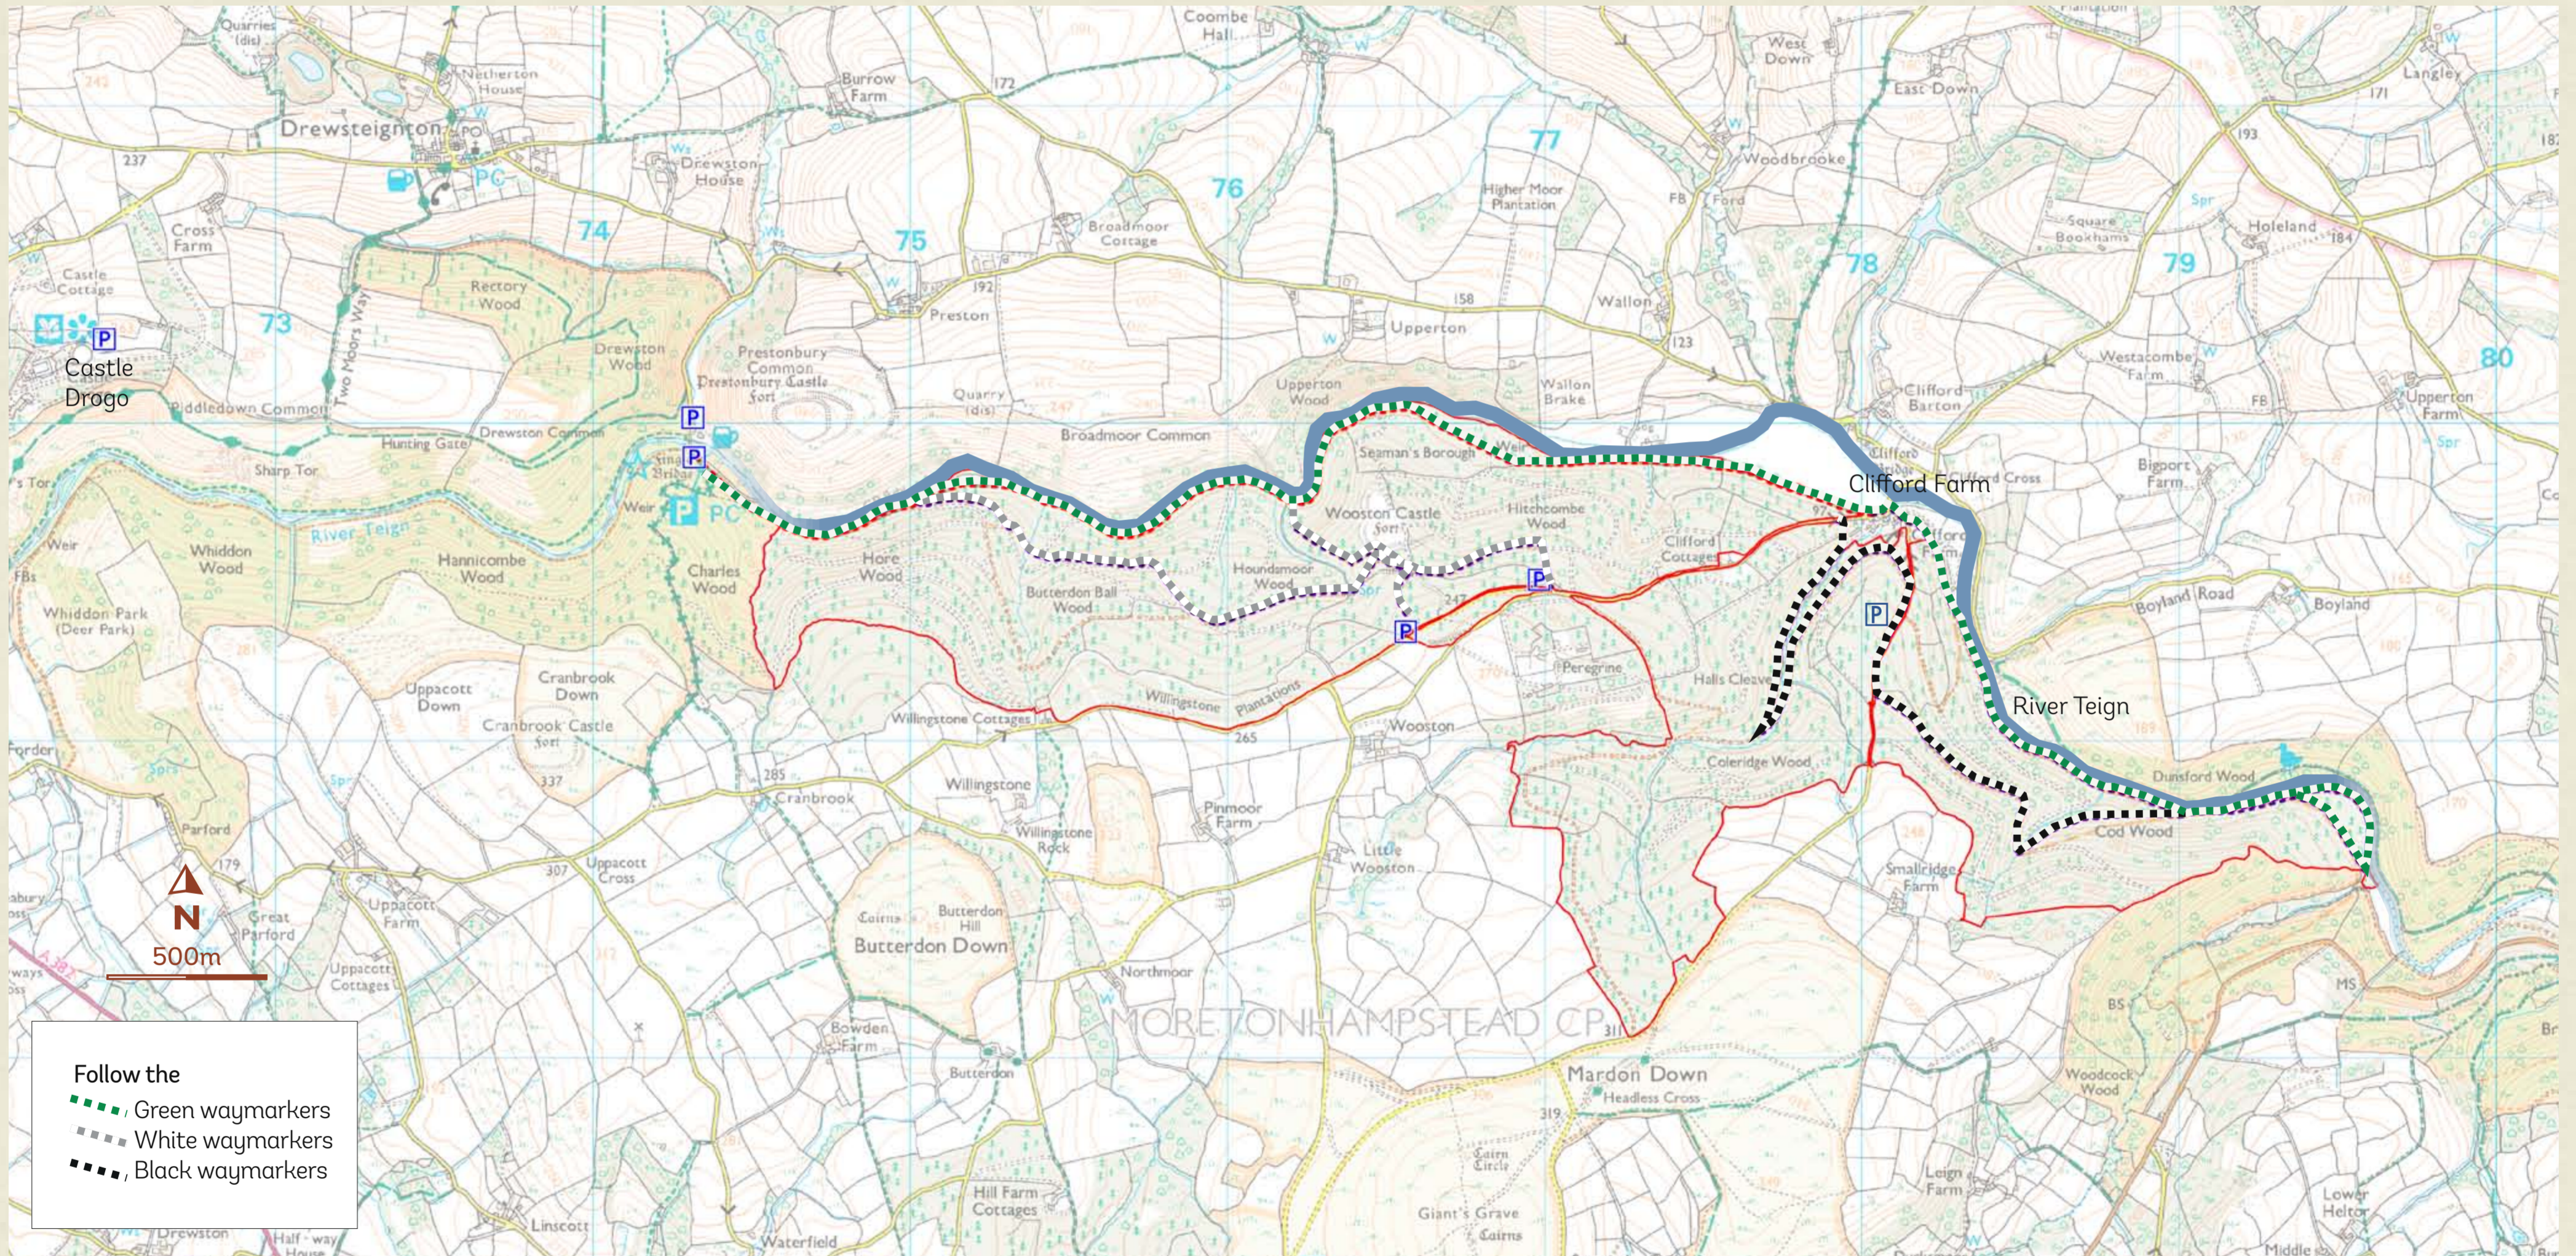

# Explore Fingle Woods

Get involved and see Fingle flourish  
[woodlandtrust.org.uk/fingle](http://woodlandtrust.org.uk/fingle)

[dartmoornt.org.uk](http://dartmoornt.org.uk)

Kempton Way, Grantham, Lincolnshire NG31 6LL. 0330 333 5301.

National Trust, Dartmoor Office, Home Farm, Parke, Bovey Tracey, Newton Abbot TQ13 9JQ. 01626 834748.

Reproduced by permission of Ordnance Survey on behalf of HMSO.  
© Crown copyright and database right 2014. All rights reserved.  
Ordnance Survey Licence number AL100017626.  
The Woodland Trust is a registered charity no. 294344 and  
SC038885. The National Trust is a registered charity no. 205846.