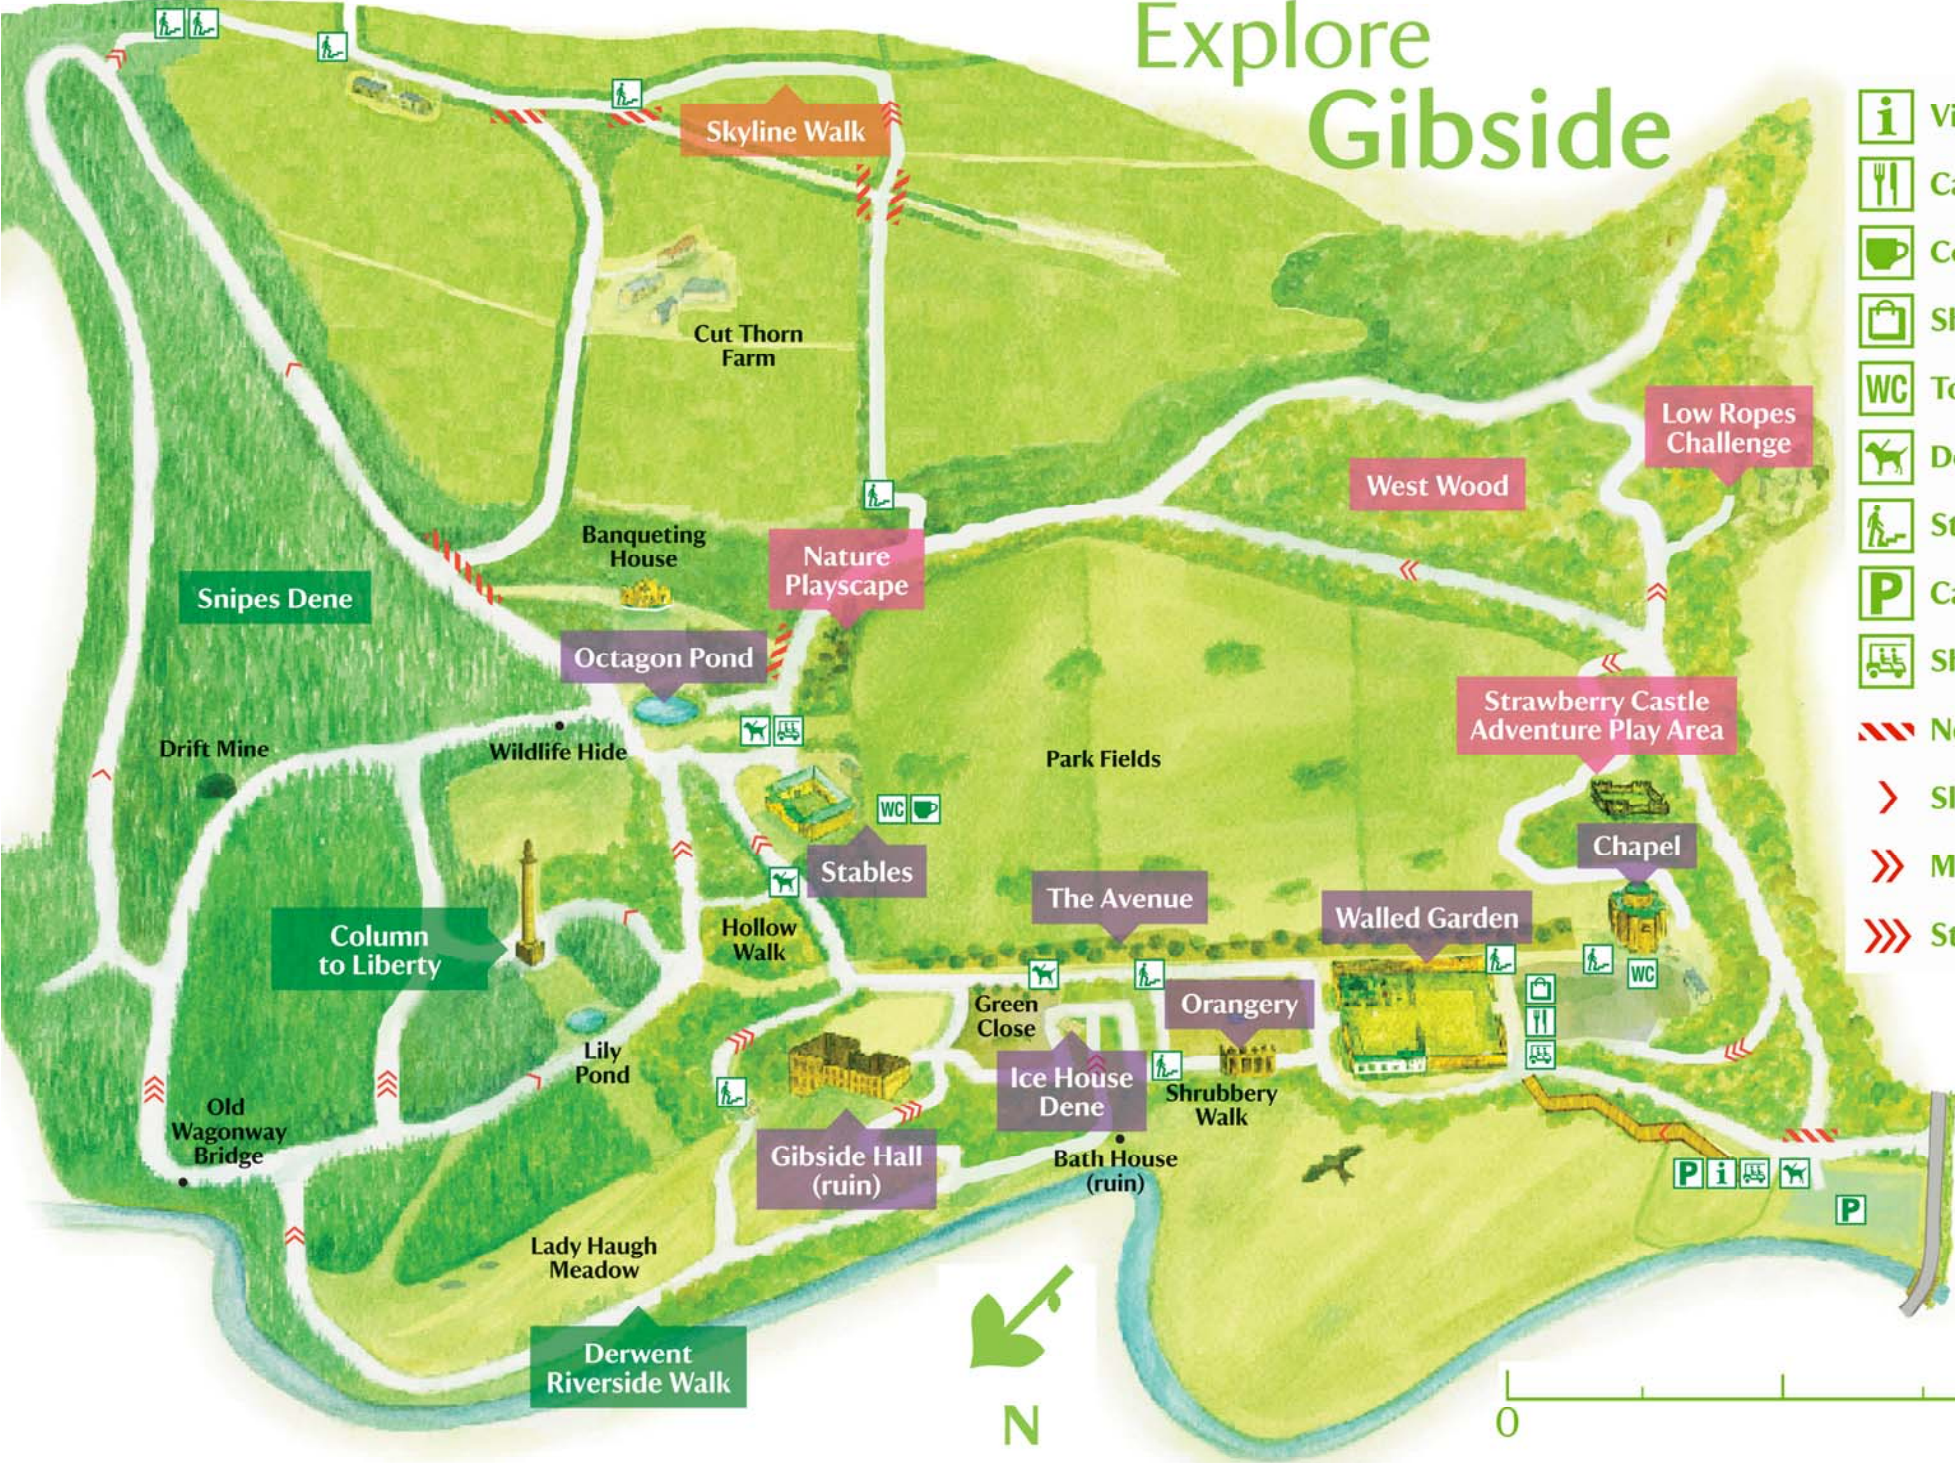

Explore Gibside

-  Visitor reception
-  Cafe
-  Coffee shop
-  Shop
-  Toilets
-  Dog bins
-  Steps or stile
-  Car park
-  Shuttle bus stop
-  No public access
-  Slight slope
-  Moderate slope
-  Steep slope

0 0.5 mile