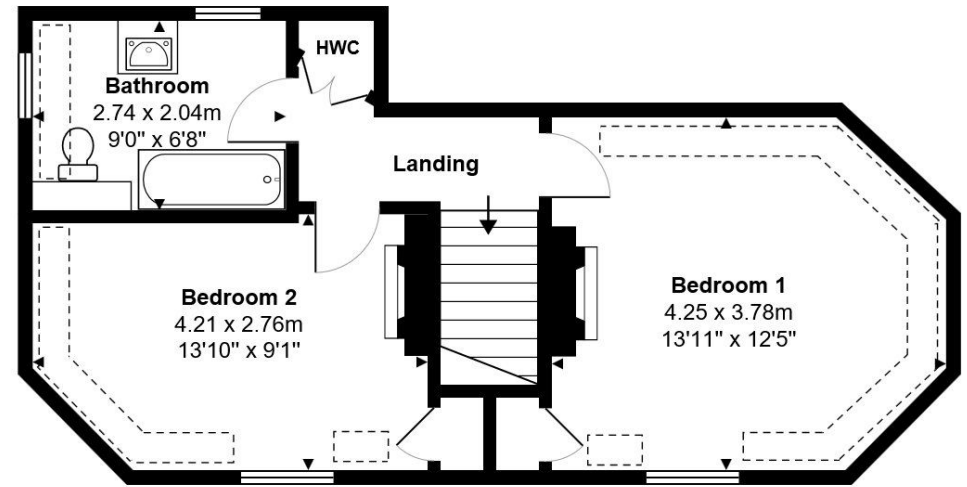

# New Cottage, Cliveden Estate, Taplow, Maidenhead, SL6 0JA

Total Area: 86.0 m<sup>2</sup> ... 926 ft<sup>2</sup>

## Ground Floor

Area: 46.6 m<sup>2</sup> ... 502 ft<sup>2</sup>

## First Floor

Area: 39.4 m<sup>2</sup> ... 424 ft<sup>2</sup>

Whilst every attempt has been made to ensure the accuracy of the floor plans contained here, measurements of doors, windows and rooms are approximate and no responsibility is taken for any error, omission or mis-statement. These plans are for representation purposes only.