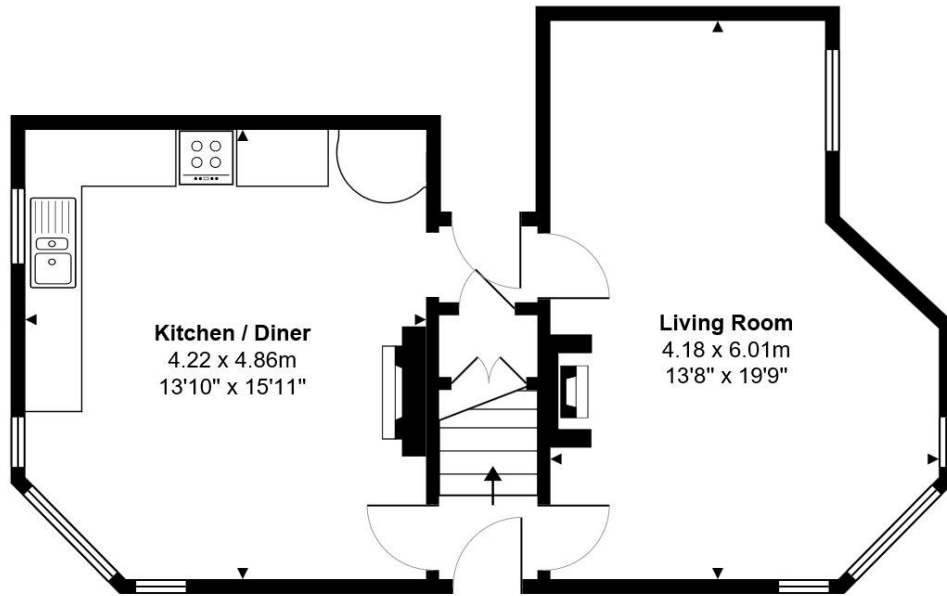

# New Cottage, Cliveden Estate, Taplow, Maidenhead, SL6 0JA

Total Area: 86.0 m<sup>2</sup> ... 926 ft<sup>2</sup>

## Ground Floor

Area: 46.6 m<sup>2</sup> ... 502 ft<sup>2</sup>

## First Floor

Area: 39.4 m<sup>2</sup> ... 424 ft<sup>2</sup>

Whilst every attempt has been made to ensure the accuracy of the floor plans contained here, measurements of doors, windows and rooms are approximate and no responsibility is taken for any error, omission or mis-statement. These plans are for representation purposes only.