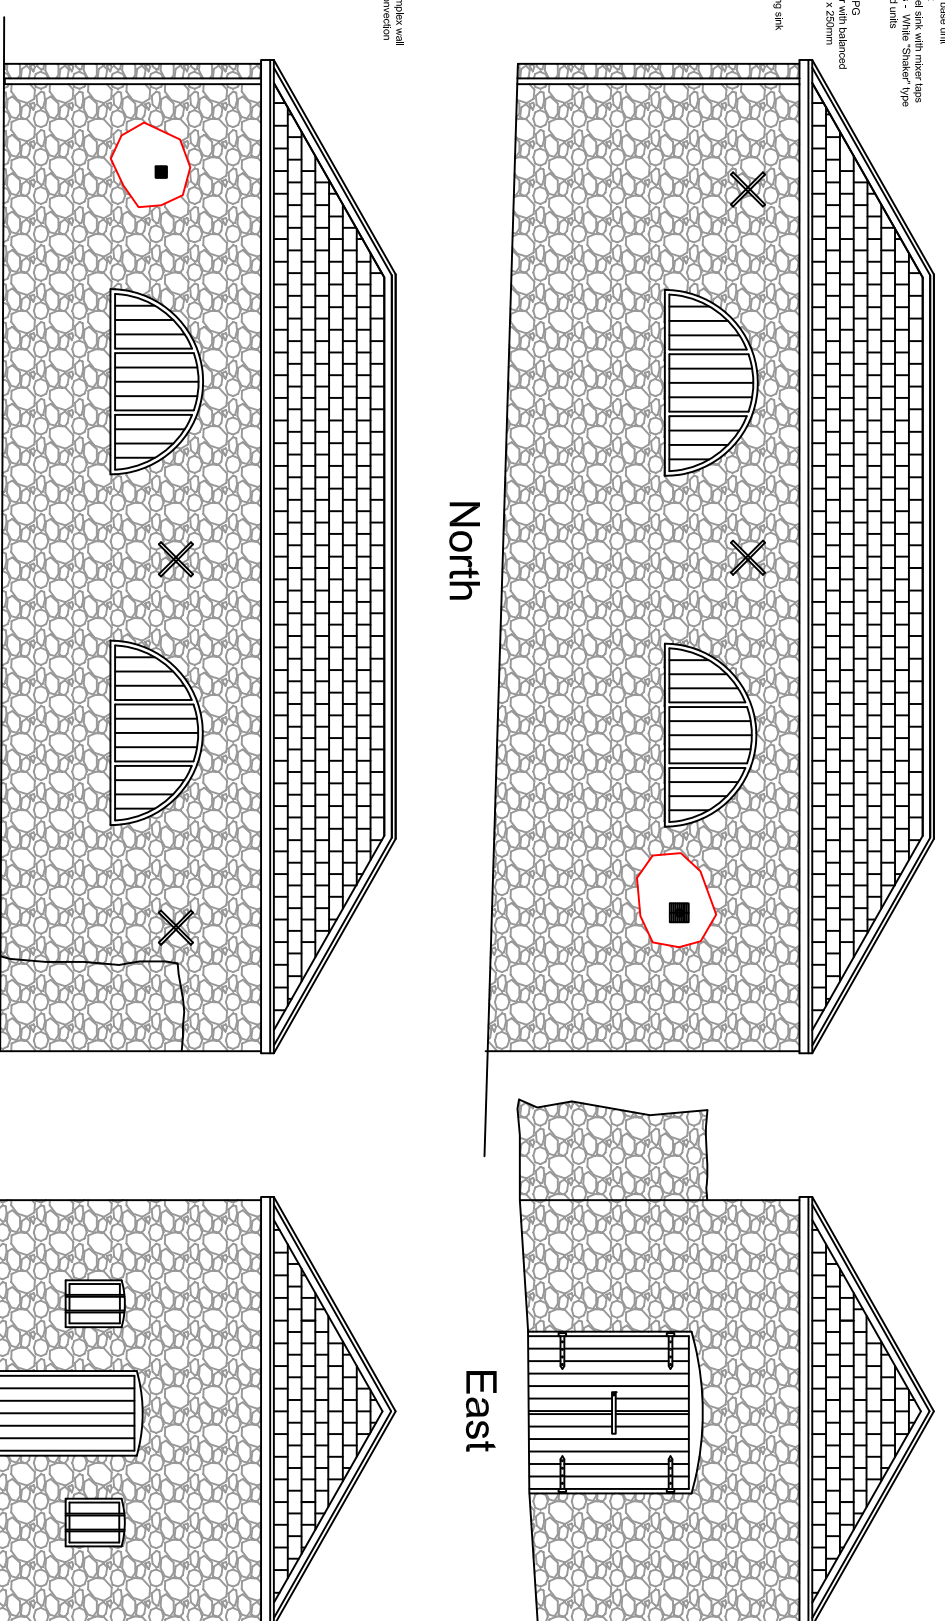

Maps are reproduced by permission of Ordnance Survey.
© Crown copyright and database right 2011.
All rights reserved.
Ordnance Survey licence number AL 100023974

Revision	By	Date	Details

Notes

SOUTH WALES AREA OFFICE
Dinefwr Castle Farm
Llanroffile
Carmarthenshire
SA19 6RT
Telephone (01558) 825135

Editor / Property
Dinefwr

Drawing Title
**Old Slaughtehouse,
Plans and elevations 2010**

Drawn By	Date
RE	19-02-2019
Scale @ A3	Property Reference
1:100	
Drawing No	Revision
2019-01	0

Floor plans and elevations: Feb 2019