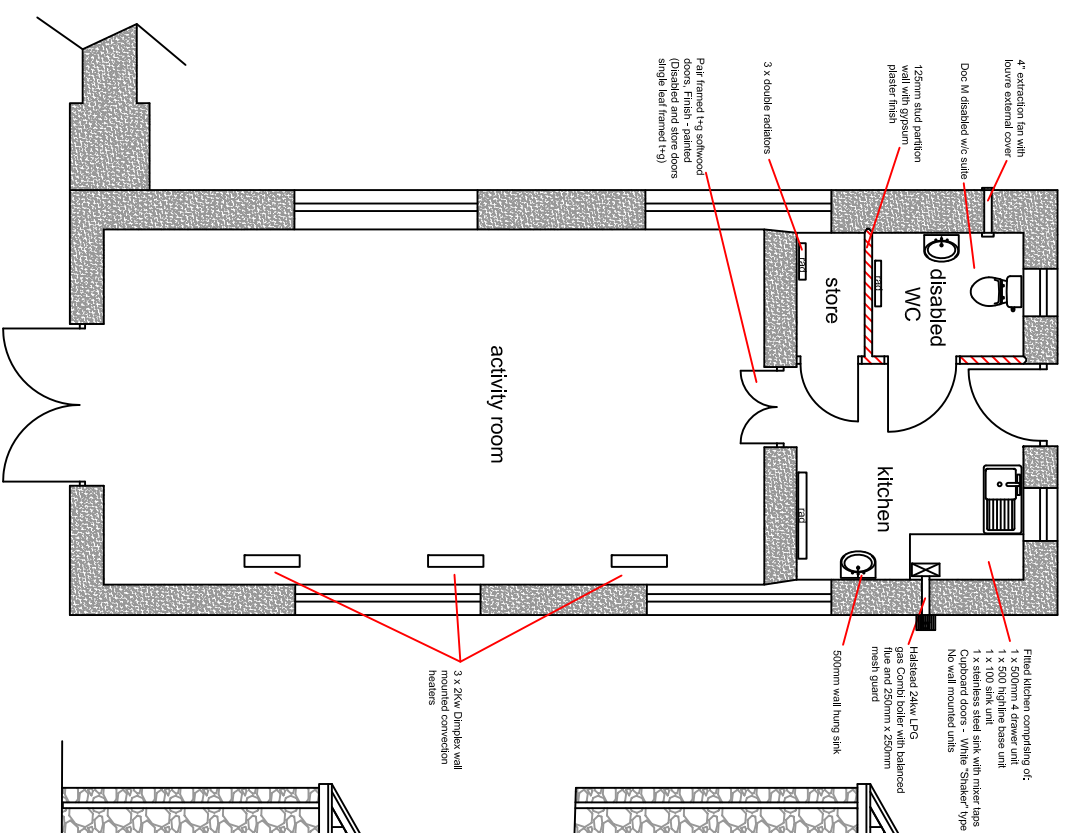

Maps are reproduced by permission of Ordnance Survey.
© Crown copyright and database right 2011.
All rights reserved.
Ordnance Survey licence number AL 100023974

Revision	By	Date	Details

Notes

SOUTH WALES AREA OFFICE
Dinefwr Castle Farm
Llanroffile
Carmarthenshire
SA19 6RT
Telephone (01558) 825135

Editor / Property
Dinefwr

Drawing Title
**Old Slaughtehouse,
Plans and elevations 2010**

Drawn By	Date
RE	19-02-2019
Scale @ A3	Property Reference
1:100	
Drawing No	Revision
2019-01	0

Floor plans and elevations: Feb 2019