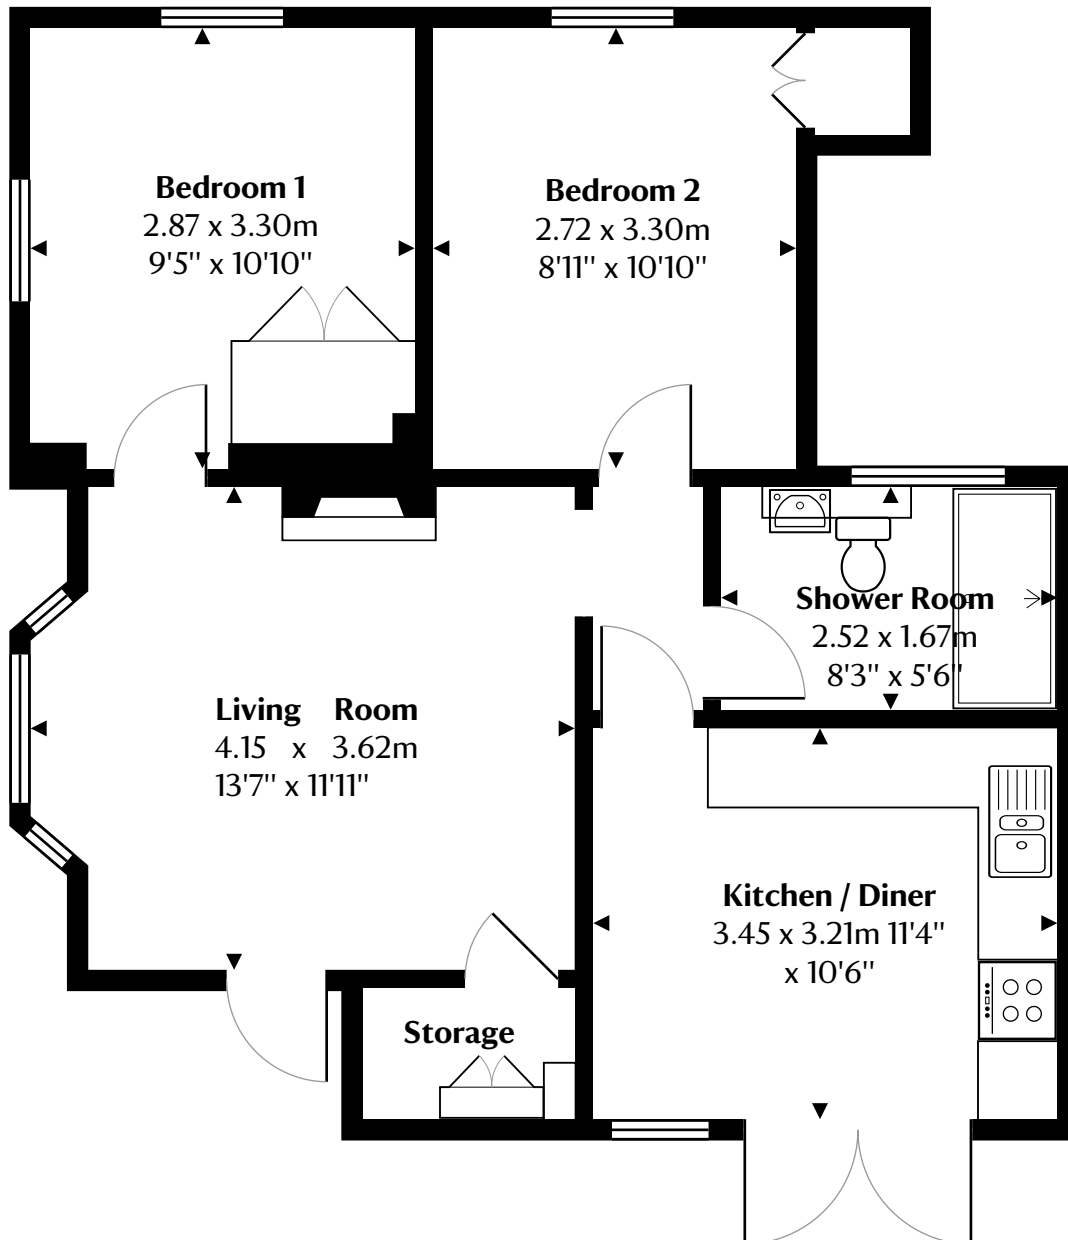

Ground floor

Total Area: 53.2 m² ... 573 ft²

Whilst every attempt has been made to ensure the accuracy of the floor plan contained here, measurements of doors, windows, rooms and any other items are approximate and no responsibility is taken for any error, omission, or mis-statement. This plan is for illustrative purposes only and should be used as such by any prospective purchaser. The services, systems and appliances shown have not been tested and no guarantee as to their operability or efficiency can be given.