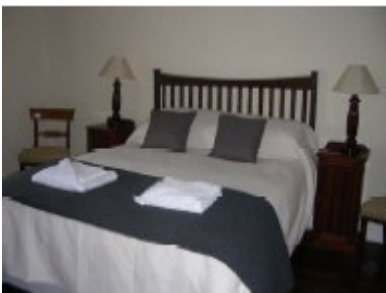

It comprises six double bedrooms (one of which has an en-suite bathroom and two of which can be made up as twins on request), two family bathrooms and a W.C. on the landing between the first and second floors.

Bedside lamps

Wardrobe

Bedroom 2 – double:

5' Double divan

Height 67cm

Wardrobe

Chair 46cm

Bedroom 3 – double

Double bed 5' x 6'6"

2 x wooden chairs with upholstered seats, 48cm

Wardrobe

Large room

Family Bathroom:

Bath with hand held shower attachment, 56 cm high

Separate shower with door width 47cm, step in 29cm

Vinyl floor