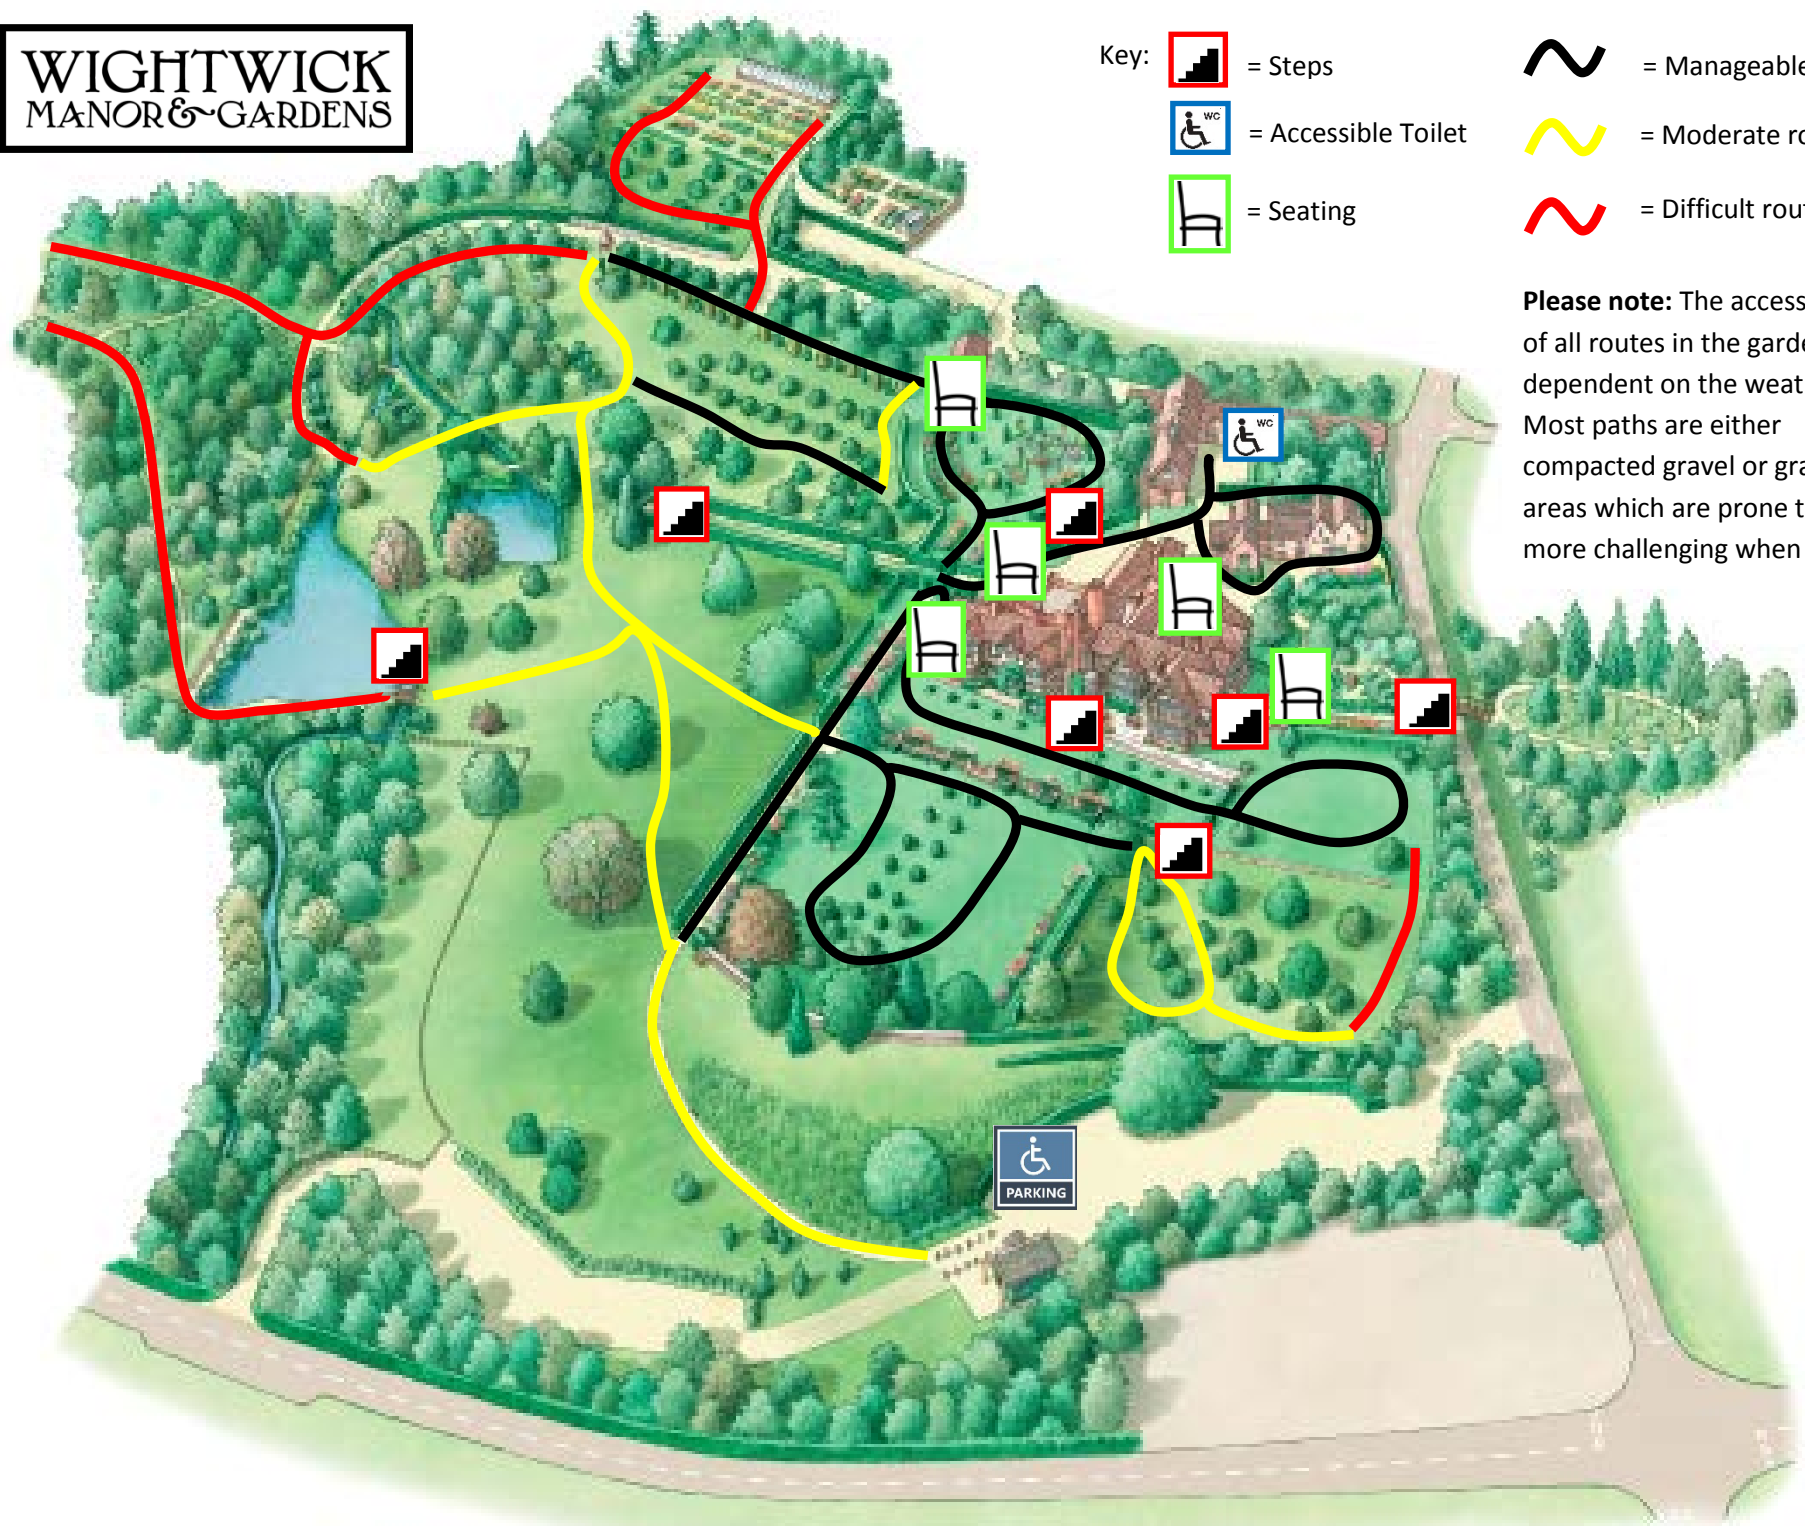

National Trust

# WIGHTWICK MANOR & GARDENS

Key:  = Steps

 = Accessible Toilet

 = Seating

 = Manageable Route

 = Moderate route

 = Difficult route

**Please note:** The accessibility of all routes in the garden are dependent on the weather. Most paths are either compacted gravel or grassed areas which are prone to being more challenging when wet.