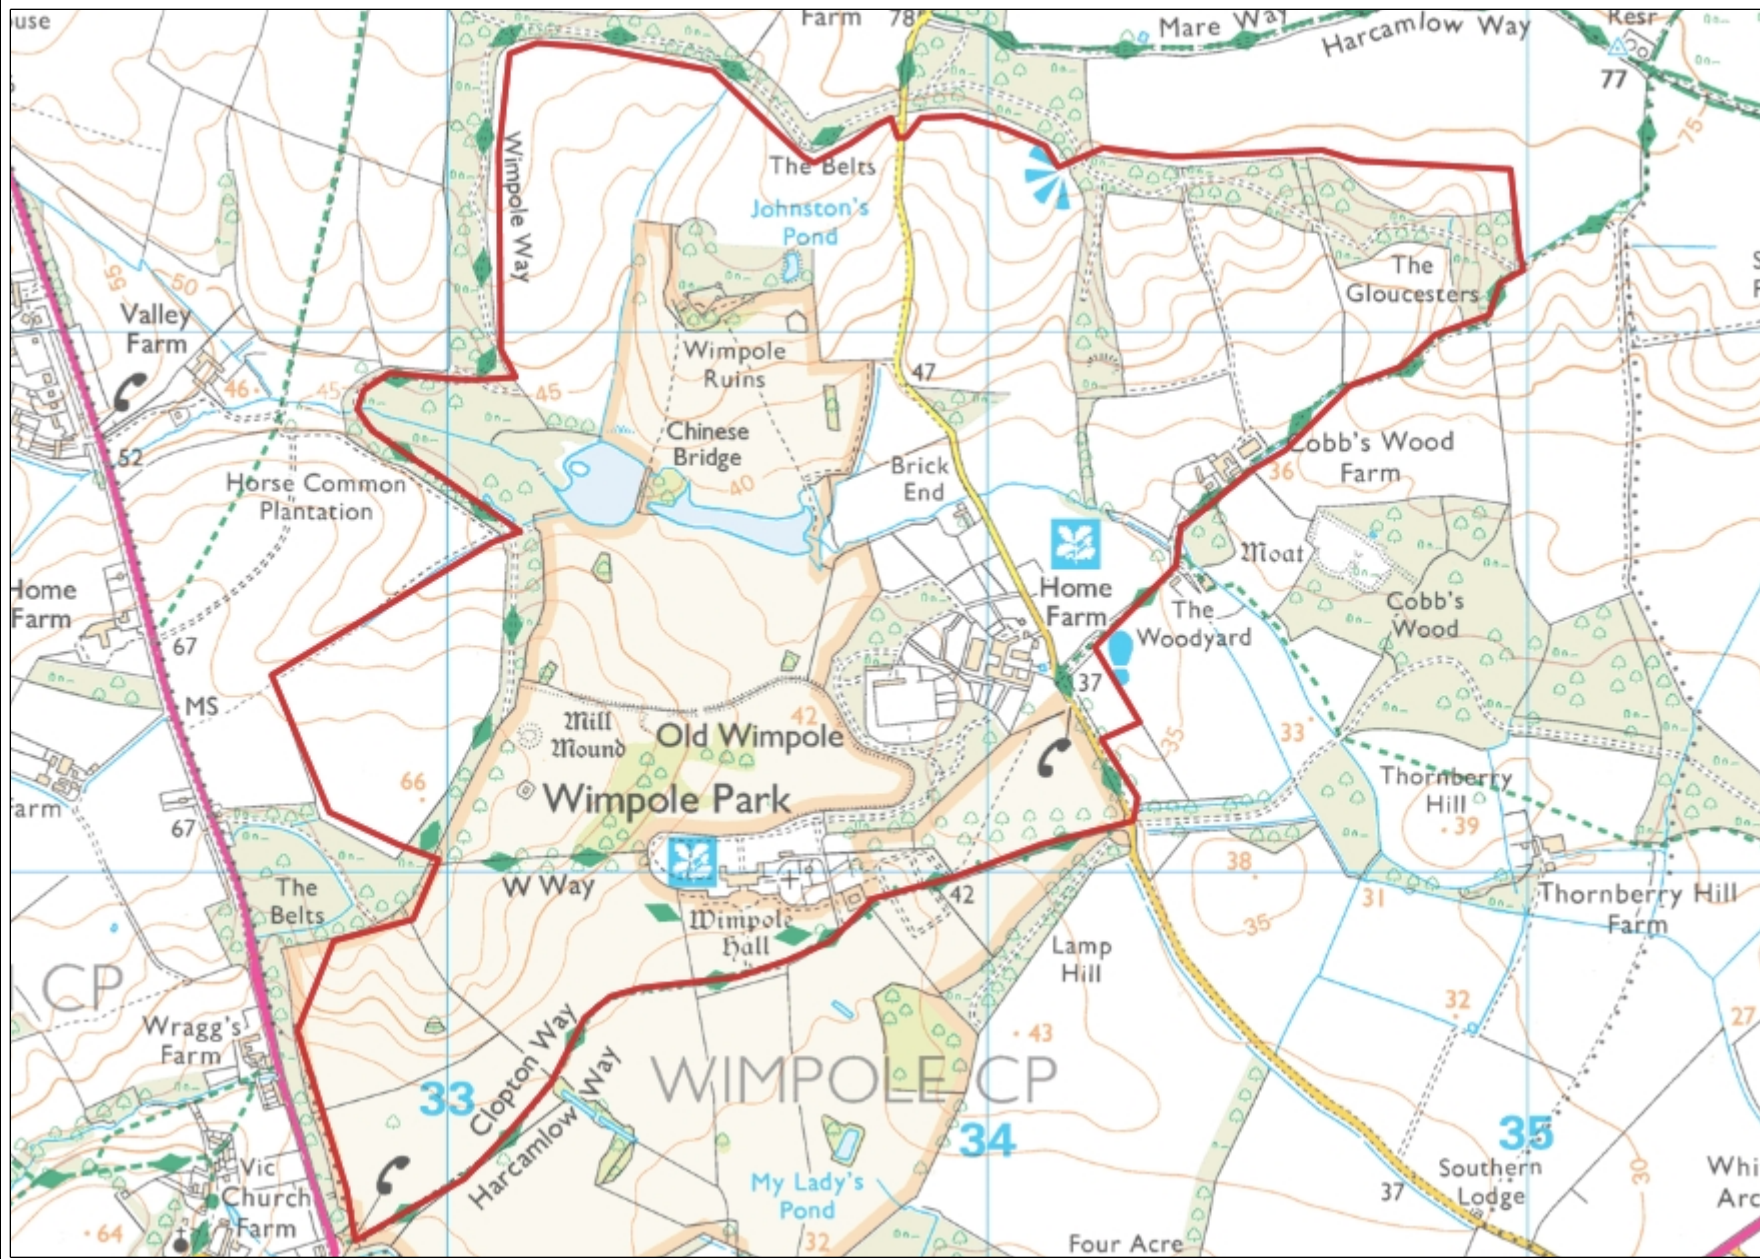

Route of multi-use trail

Legend

1: 14,000

British_National_Grid
 © Crown copyright and database rights 2019 Ordnance Survey 100023974

This map is a user generated static output from an Intranet mapping site and is for reference only. Data layers that appear on this map may or may not be accurate, current, or otherwise reliable.

THIS MAP IS NOT TO BE USED FOR NAVIGATION

Notes

This map was automatically generated using the National Trust GIS Browser